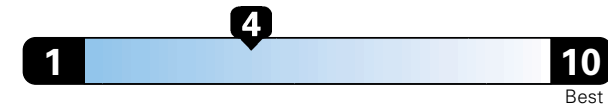

2019 MODEL YEAR

Jeep GRAND CHEROKEE LIMITED X 4X4

For more information visit: www.jeep.com
or call 1-877-IAM-JEEP

FCA US LLC

THIS VEHICLE IS MANUFACTURED TO MEET SPECIFIC UNITED STATES REQUIREMENTS. THIS VEHICLE IS NOT MANUFACTURED FOR SALE OR REGISTRATION OUTSIDE OF THE UNITED STATES.

MANUFACTURER'S SUGGESTED RETAIL PRICE OF THIS MODEL INCLUDING DEALER PREPARATION

Base Price: $41,195

JEOP GRAND CHEROKEE LIMITED 4X4
Exterior Color: Slate Blue Pearl-Coat Exterior Paint
Interior Color: Black Interior Color
Interior: Leather-Trimmed Seats
Engine: 3.6-Liter V6 24-Valve VVT Engine
Transmission: 8-Speed Automatic Transmission

STANDARD EQUIPMENT (UNLESS REPLACED BY OPTIONAL EQUIPMENT)

FUNCTIONAL/SAFETY FEATURES
Advanced Multistage Front Airbags
Supplemental Side-Curtain Front and Rear Airbags
Supplemental Front Seat-Mounted Side Airbags
Driver Inflatable Knee-Bolster Airbag
Selec-Terrain® System
Quadra-Trac II® 4WD System
ParkView® Rear Back-Up Camera
ParkSense® Rear Park-Assist with Stop
Blind-Spot and Cross-Path Detection
Sport Mode
Keyless Enter 'n Go™
Remote-Start System (N/A w/Manual Transmission)
Sentry Key® Theft Deterrent System
Ready-Alert Braking
Cruise Control
Power Liftgate
Electronic Stability Control
4-Wheel Disc Anti-Lock Brakes
Hill Start Assist
Trailer Sway Damping