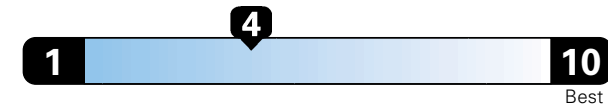

2019 MODEL YEAR

GRAND CHEROKEE LIMITED X 4X4

For more information visit: www.jeep.com
or call 1-877-IAM-JEEP

FCA US LLC

THIS VEHICLE IS MANUFACTURED TO MEET SPECIFIC UNITED STATES REQUIREMENTS. THIS VEHICLE IS NOT MANUFACTURED FOR SALE OR REGISTRATION OUTSIDE OF THE UNITED STATES.

MANUFACTURER'S SUGGESTED RETAIL PRICE OF THIS MODEL INCLUDING DEALER PREPARATION

Base Price: $41,445

JEOP GRAND CHEROKEE LIMITED 4X4
Exterior Color: Diamond Black Crystal Pearl-Coat Exterior Paint
Interior Color: Black Interior Color
Interior: Leather-Trimmed Seats
Engine: 3.6-Liter V6 24-Valve VVT Engine
Transmission: 8-Speed Automatic Transmission

STANDARD EQUIPMENT (UNLESS REPLACED BY OPTIONAL EQUIPMENT)

FUNCTIONAL/SAFETY FEATURES
Advanced Multistage Front Airbags
Supplemental Side-Curtain Front and Rear Airbags
Supplemental Front Seat-Mounted Side Airbags
Driver Inflatable Knee-Bolster Airbag
Selec-Terrain® System
Quadra-Trac II® 4WD System
ParkView® Rear Back-Up Camera
ParkSense® Rear Park-Assist with Stop
Blind-Spot and Cross-Path Detection
Sport Mode
Push-Button Start
Remote-Start System (N/A w/Manual Transmission)
Sentry Key® Theft Deterrent System
Ready-Alert Braking
Cruise Control
Power Liftgate
Electronic Stability Control
4-Wheel Disc Anti-Lock Brakes
Hill Start Assist
Trailer Sway Damping