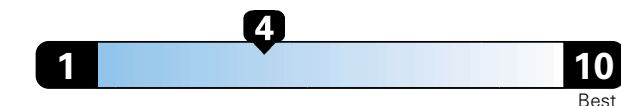

2019 MODEL YEAR

Jeep GRAND CHEROKEE LIMITED X 4X4

For more information visit: www.jeep.com
or call 1-877-IAM-JEEP

FCA US LLC

THIS VEHICLE IS MANUFACTURED TO MEET SPECIFIC UNITED STATES REQUIREMENTS. THIS VEHICLE IS NOT MANUFACTURED FOR SALE OR REGISTRATION OUTSIDE OF THE UNITED STATES.

MANUFACTURER'S SUGGESTED RETAIL PRICE OF THIS MODEL INCLUDING DEALER PREPARATION

Base Price: $41,195

JEEP GRAND CHEROKEE LIMITED 4X4
Exterior Color: Diamond Black Crystal Pearl-Coat Exterior Paint
Interior Color: Black Interior Color
Interior: Leather-Trimmed Seats
Engine: 3.6-Liter V6 24-Valve VVT Engine
Transmission: 8-Speed Automatic Transmission

STANDARD EQUIPMENT (UNLESS REPLACED BY OPTIONAL EQUIPMENT)

FUNCTIONAL/SAFETY FEATURES

Advanced Multistage Front Airbags
Supplemental Side-Curtain Front and Rear Airbags
Supplemental Front Seat-Mounted Side Airbags
Driver Inflatable Knee-Bolster Airbag
Selec-Terrain® System
Quadra-Trac II® 4WD System
ParkView® Rear Back-Up Camera
ParkSense® Rear Park-Assist with Stop
Blind-Spot and Cross-Path Detection
Sport Mode
Keyless Enter 'n Go™
Remote-Start System (N/A w/Manual Transmission)
Sentry Key® Theft Deterrent System
Ready-Alert Braking
Cruise Control
Power Liftgate
Electronic Stability Control
4-Wheel Disc Anti-Lock Brakes
Hill Start Assist
Trailer Sway Damping

INTERIOR FEATURES