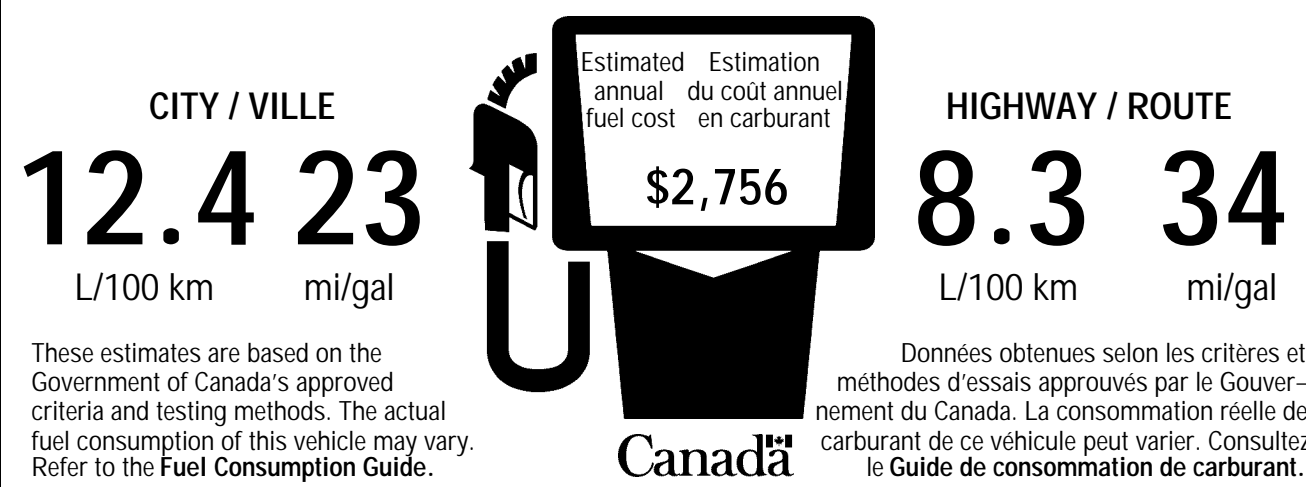

TOTAL PRICE: * $51,375

DEALER MAY SELL FOR LESS

Assembly Point/Port of Entry: DETROIT, MICHIGAN, U.S.A.

VIN: 1C4-RJFBG9EC-207350

L4-VON: 9252

S.L. 0604

*EXCLUDES LICENSE FEE, PROVINCIAL AND FEDERAL SALES TAXES AND DEALER SUPPLIED OPTIONS AND ACCESSORIES.

** SEE BROCHURE FOR DETAILS

For more information visit: www.jeep.ca or call 1-800-465-2001

Chrysler Canada Inc.

5-YEAR / 100,000-KM $0 DEDUCTIBLE POWERTRAIN WARRANTY

24-Hour Roadside Assistance

FULLY TRANSFERABLE

2014 Chrysler, Jeep®, Dodge and Ram vehicles are backed by a 5-year or 100,000-kilometre* fully transferable Powertrain Limited Warranty with $0 deductible plus 24-hour roadside assistance*. Basic Warranty coverage is for 3 years or 60,000 kilometres*. Rust-through coverage on all body sheet metal is for 3 years. The Cummins® Turbo Diesel engine is protected by a separate Limited Warranty, covering the engine for 5 years or 160,000 kilometres*. The 5/100 Powertrain Limited Warranty does not apply to vehicles sold for certain commercial uses or to SRT models. Please see your dealer for details.

*Whichever comes first. *Some conditions may apply.

*This Vehicle Is Manufactured To Meet Specific Canadian Requirements.
This Vehicle Is Not Manufactured For Sale Or Registration Outside Of Canada.*

ENERGUIDE

Ask your dealer for the **FUEL CONSUMPTION GUIDE** or call 1-800-387-2000.

Demandez le GUIDE DE CONSOMMATION DE CARBURANT à votre concessionnaire ou composez le 1-800-387-2000.