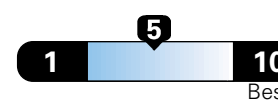

4.8 gallons per 100 miles

You spend \$2,000
 in fuel costs over 5 years compared to the average new vehicle.

Annual fuel cost \$1,800

Fuel Economy & Greenhouse Gas Rating (tailpipe only)

Smog Rating (tailpipe only)