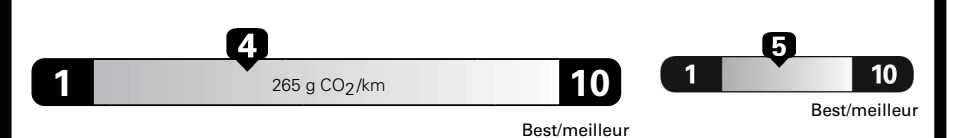

Tailpipe emissions only / Émissions du tuyau d'échappement seulement

Estimates are based on Government of Canada approved criteria and testing methods. Vehicle's actual fuel consumption will vary.

Estimations établies selon des méthodes d'essai et des critères approuvés par le gouvernement du Canada. La consommation de carburant réelle du véhicule variera.

For more information visit

vehicles.nrcan.gc.ca

Pour plus d'information visitez

vehicules.nrcan.gc.ca