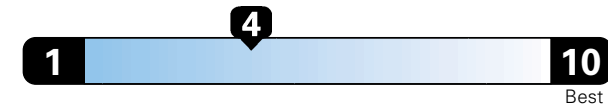

2020 MODEL YEAR

GRAND CHEROKEE LIMITED X 4X4

For more information visit: www.jeep.com
or call 1-877-IAM-JEEP

FCA US LLC

THIS VEHICLE IS MANUFACTURED TO MEET SPECIFIC UNITED STATES REQUIREMENTS. THIS VEHICLE IS NOT MANUFACTURED FOR SALE OR REGISTRATION OUTSIDE OF THE UNITED STATES.

MANUFACTURER'S SUGGESTED RETAIL PRICE OF THIS MODEL INCLUDING DEALER PREPARATION

Base Price: $41,855

JEOP GRAND CHEROKEE LIMITED 4X4

Exterior Color: Slate Blue Pearl-Coat Exterior Paint

Interior Color: Black Interior Color

Interior: Leather-Trimmed Seats

Engine: 3.6L V6 24V VVT Engine Upp I w/ESS

Transmission: 8-Speed Automatic 850RE Transmission

STANDARD EQUIPMENT (UNLESS REPLACED BY OPTIONAL EQUIPMENT)

FUNCTIONAL/SAFETY FEATURES

- Advanced Multistage Front Air Bags
- Supplemental Side-Curtain Front and Rear Air Bags
- Supplemental Front Seat Side Air Bags
- Driver Inflatable Knee-Bolster Air Bag
- Selec-Terrain® System
- Quadra-Trac II® 4WD System
- ParkView® Rear Back-Up Camera
- Parksense® Rear Park-Assist with Stop
- Blind-Spot and Cross-Path Detection
- Sport Mode
- Keyless Enter-N-Go
- Remote-Start System
- Sentry Key® Theft Deterrent System
- Ready-Alert Braking
- Speed Control
- Power Liftgate
- Electronic Stability Control
- Anti-Lock 4-Wheel Disc Brakes
- Hill Start Assist
- Trailer-Sway Damping

INTERIOR FEATURES