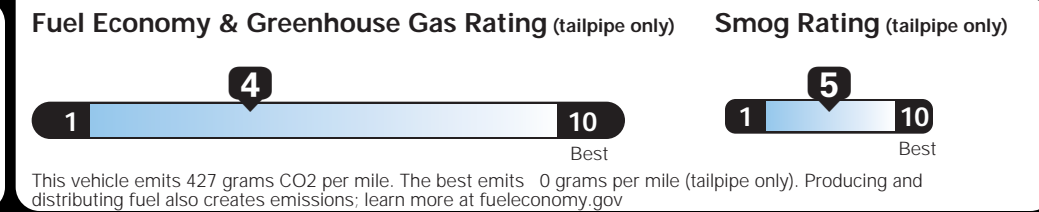

- Customer Preferred Package 2BH $1,195
  Power Sunroof $1,195
  Uconnect 4C NAV with 8.4-Inch Display $1,395
  1-Year SiriusXM Guardian Service
  SiriusXM Traffic Plus
  SiriusXM Travel Link 5-Year Travel Link Sub
  For Details, Visit www.DriveUconnect.com
  20-Inch x 8.0-Inch Tech Gray Aluminum Wheels $1,595

DESTINATION CHARGE $1,095

TOTAL PRICE: * $45,475

WARRANTY COVERAGE

5-year or 60,000-mile Powertrain Limited Warranty.
3-year or 36,000-mile Basic Limited Warranty.
Ask Dealer for a copy of the limited warranties or see your owner's manual for details.

5 YEAR / 60,000 MILE POWERTRAIN WARRANTY

Assembly Point/Port of Entry: DETROIT, MICHIGAN, U.S.A.

VIN: 1C4-RJFBGXJC-138100 L4-VON: 0945 S.L. 0815

THIS LABEL IS ADDED TO THIS VEHICLE TO COMPLY WITH FEDERAL LAW. THE LABEL CANNOT BE REMOVED OR ALTERED PRIOR TO DELIVERY TO THE ULTIMATE PURCHASER. * STATE AND/OR LOCAL TAXES IF ANY, LICENSE AND TITLE FEES AND DEALER SUPPLIED AND INSTALLED OPTIONS AND ACCESSORIES ARE NOT INCLUDED IN THIS PRICE. DISCOUNT, IF ANY, IS BASED ON PRICE OF OPTIONS IF PURCHASED SEPARATELY.

EPA DOT Fuel Economy and Environment

Gasoline Vehicle

Fuel Economy 21 MPG combined city/hwy, 18 city, 25 highway. 4.8 gallons per 100 miles. Standard SUV 4WD range from 12 to 93 MPGe. The best vehicle rates 136 MPGe.

You spend $1,750 more in fuel costs over 5 years compared to the average new vehicle.

Annual fuel cost $1,700

Actual results will vary for many reasons, including driving conditions and how you drive and maintain your vehicle. The average new vehicle gets 27 MPG and cost $6,750 to fuel over 5 years. Cost estimates are based on 15,000 miles per year at $2.40 per gallon. MPGe is miles per gasoline gallon equivalent. Vehicle emissions are a significant cause of climate change and smog.

fueleconomy.gov

Calculate personalized estimates and compare vehicles

GOVERNMENT 5-STAR SAFETY RATINGS

Overall Vehicle Score Not Rated

Based on the combined ratings of frontal, side, and rollover. Should ONLY be compared to other vehicles of similar size and weight.

Frontal Crash Driver Passenger Not Rated Not Rated

Based on the risk of injury in a frontal impact. Should ONLY be compared to other vehicles of similar size and weight.

Side Crash Front seat Rear seat ★★★★★ ★★★★★

Based on the risk of injury in a side impact.

Rollover ★★★★★

Based on the risk of rollover in a single-vehicle crash.

Star ratings range from 1 to 5 stars (★★★★★) with 5 being the highest.

Source: National Highway Traffic Safety Administration (NHTSA)

www.safercar.gov or 1-888-327-4236

The safety ratings above are based on Federal Government tests of particular vehicles equipped with certain features and options. The performance of this vehicle may differ.

PARTS CONTENT INFORMATION

FOR VEHICLES IN THIS CARLINE: U.S./CANADIAN PARTS CONTENT: 61%

MAJOR SOURCES OF FOREIGN PARTS

CONTENT: MEXICO: 27%

NOTE: PARTS CONTENT DOES NOT INCLUDE FINAL ASSEMBLY, DISTRIBUTION, OR OTHER NON-PARTS COSTS.

FOR THIS VEHICLE: FINAL ASSEMBLY POINT: DETROIT, MICHIGAN, U.S.A.

COUNTRY OF ORIGIN: ENGINE: MEXICO TRANSMISSION: UNITED STATES