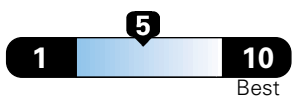

Smog Rating (tailpipe only)

This vehicle emits 427 grams CO2 per mile. The best emits 0 grams per mile (tailpipe only). Producing and distributing fuel also creates emissions; learn more at fuelconomy.gov.

Actual results will vary for many reasons, including driving conditions and how you drive and maintain your vehicle. The average new vehicle gets 27 MPG and cost $7,000 to fuel over 5 years. Cost estimates are based on 15,000 miles per year at $2.55 per gallon. MPGe is miles per gasoline gallon equivalent. Vehicle emissions are a significant cause of climate change and smog.

fuelconomy.gov

Calculate personalized estimates and compare vehicles