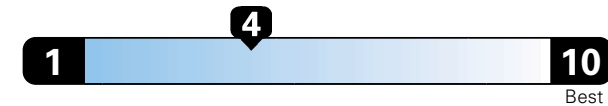

2019 MODEL YEAR

Jeep GRAND CHEROKEE LIMITED X 4X4

For more information visit: www.jeep.com
or call 1-877-IAM-JEEP

FCA US LLC

THIS VEHICLE IS MANUFACTURED TO MEET SPECIFIC UNITED STATES REQUIREMENTS. THIS VEHICLE IS NOT MANUFACTURED FOR SALE OR REGISTRATION OUTSIDE OF THE UNITED STATES.

MANUFACTURER'S SUGGESTED RETAIL PRICE OF THIS MODEL INCLUDING DEALER PREPARATION

Base Price: **$41,445**

JEOP GRAND CHEROKEE LIMITED 4X4

Exterior Color: Diamond Black Crystal Pearl-Coat Exterior Paint

Interior Color: Black Interior Color

Interior: Leather-Trimmed Seats

Engine: 3.6-Liter V6 24-Valve VVT Engine

Transmission: 8-Speed Automatic Transmission

STANDARD EQUIPMENT (UNLESS REPLACED BY OPTIONAL EQUIPMENT)

FUNCTIONAL/SAFETY FEATURES

- Advanced Multistage Front Airbags
- Supplemental Side-Curtain Front and Rear Airbags
- Supplemental Front Seat-Mounted Side Airbags
- Driver Inflatable Knee-Bolster Airbag
- Selec-Terrain® System
- Quadra-Trac II® 4WD System
- ParkView® Rear Back-Up Camera
- ParkSense® Rear Park-Assist with Stop
- Blind-Spot and Cross-Path Detection
- Sport Mode
- Push-Button Start
- Remote-Start System (N/A w/Manual Transmission)
- Sentry Key® Theft Deterrent System
- Ready-Alert Braking
- Cruise Control
- Power Liftgate
- Electronic Stability Control
- 4-Wheel Disc Anti-Lock Brakes
- Hill Start Assist
- Trailer Sway Damping

INTERIOR FEATURES