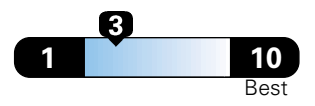

Actual results will vary for many reasons, including driving conditions and how you drive and maintain your vehicle. The average new vehicle gets 27 MPG and cost $7,000 to fuel over 5 years. Cost estimates are based on 15,000 miles per year at $2.80 per gallon. MPGe is miles per gasoline gallon equivalent. Vehicle emissions are a significant cause of climate change and smog.

fuelconomy.gov

Calculate personalized estimates and compare vehicles