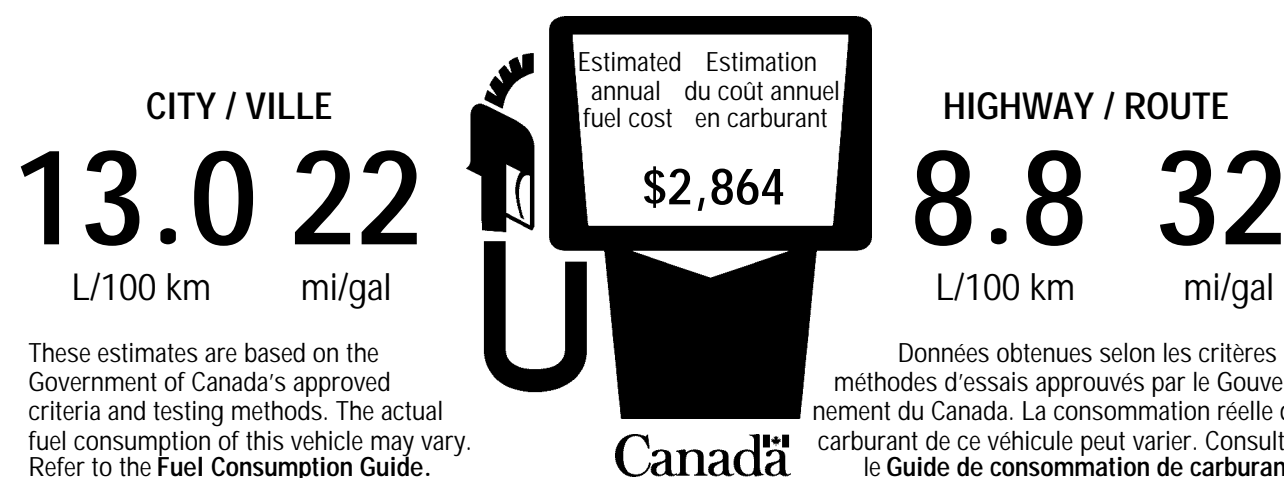

TOTAL PRICE: * $54,735

DEALER MAY SELL FOR LESS

Assembly Point/Port of Entry: DETROIT, MICHIGAN, U.S.A.

VIN: 1C4-RJFCG5DC-626096

L4-VON: 5184

S.L. 1211

*EXCLUDES LICENSE FEE, PROVINCIAL AND FEDERAL SALES TAXES AND DEALER SUPPLIED OPTIONS AND ACCESSORIES.

** SEE BROCHURE FOR DETAILS

Chrysler Canada Inc.

5-YEAR / 100,000-KM
$0 DEDUCTIBLE
POWERTRAIN WARRANTY

24-Hour Roadside Assistance

FULLY TRANSFERABLE

2013 Chrysler, Jeep®, Dodge and Ram vehicles are backed by a 5-year or 100,000-kilometre* fully transferable Powertrain Limited Warranty with $0 deductible plus 24-hour roadside assistance*. Basic Warranty coverage is for 3 years or 60,000 kilometres*. Rust-through coverage on all body sheet metal is for 3 years. The Cummins® Turbo Diesel engine is protected by a separate Limited Warranty, covering the engine for 5 years or 160,000 kilometres*. The 5/100 Powertrain Limited Warranty does not apply to vehicles sold for certain commercial uses or to SRT models. Please see your dealer for details.

*Whichever comes first. *Some conditions may apply.

*This Vehicle Is Manufactured To Meet Specific Canadian Requirements.
This Vehicle Is Not Manufactured For Sale Or Registration Outside Of Canada.*

ENERGUIDE

Ask your dealer for the FUEL CONSUMPTION GUIDE or call 1-800-387-2000.

Demandez le GUIDE DE CONSOMMATION DE CARBURANT à votre concessionnaire ou composez le 1-800-387-2000.