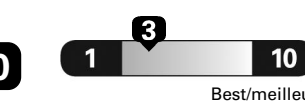

Best/meilleur

Best/meilleur

Tailpipe emissions only / Émissions du tuyau d'échappement seulement

Estimates are based on Government of Canada approved criteria and testing methods. Vehicle's actual fuel consumption will vary.