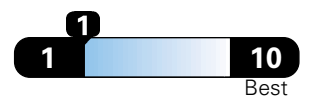

Smog Rating (tailpipe only)

This vehicle emits 664 grams CO2 per mile. The best emits 0 grams per mile (tailpipe only). Producing and distributing fuel also creates emissions; learn more at fuel economy.gov.

Actual results will vary for many reasons, including driving conditions and how you drive and maintain your vehicle. The average new vehicle gets 27 MPG and cost $7,000 to fuel over 5 years. Cost estimates are based on 15,000 miles per year at $3.00 per gallon. MPGe is miles per gasoline gallon equivalent. Vehicle emissions are a significant cause of climate change and smog.

fuel economy.gov

Calculate personalized estimates and compare vehicles