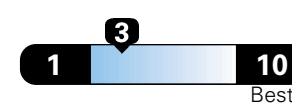

This vehicle emits 533 grams CO2 per mile. The best emits 0 grams per mile (tailpipe only). Producing and distributing fuel also creates emissions; learn more at fuelconomy.gov.

Actual results will vary for many reasons, including driving conditions and how you drive and maintain your vehicle. The average new vehicle gets 27 MPG and cost $6,750 to fuel over 5 years. Cost estimates are based on 15,000 miles per year at $2.60 per gallon. MPGe is miles per gasoline gallon equivalent. Vehicle emissions are a significant cause of climate change and smog.

fuelconomy.gov

Calculate personalized estimates and compare vehicles

Smartphone
QR Code™