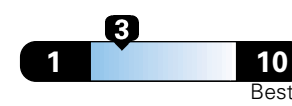

This vehicle emits 533 grams CO2 per mile. The best emits 0 grams per mile (tailpipe only). Producing and distributing fuel also creates emissions; learn more at fuel economy.gov.

Actual results will vary for many reasons, including driving conditions and how you drive and maintain your vehicle. The average new vehicle gets 27 MPG and cost $7,000 to fuel over 5 years. Cost estimates are based on 15,000 miles per year at $2.80 per gallon. MPGe is miles per gasoline gallon equivalent. Vehicle emissions are a significant cause of climate change and smog.

fuel economy.gov

Calculate personalized estimates and compare vehicles

Smartphone QR Code™