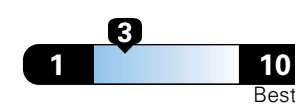

This vehicle emits 533 grams CO2 per mile. The best emits 0 grams per mile (tailpipe only). Producing and distributing fuel also creates emissions; learn more at fuelconomy.gov.

Actual results will vary for many reasons, including driving conditions and how you drive and maintain your vehicle. The average new vehicle gets 27 MPG and cost $7,000 to fuel over 5 years. Cost estimates are based on 15,000 miles per year at $2.80 per gallon. MPGe is miles per gasoline gallon equivalent. Vehicle emissions are a significant cause of climate change and smog.

fuelconomy.gov

Calculate personalized estimates and compare vehicles