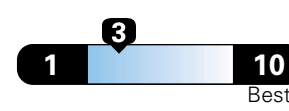

Smog Rating (tailpipe only)

This vehicle emits 533 grams CO2 per mile. The best emits 0 grams per mile (tailpipe only). Producing and distributing fuel also creates emissions; learn more at fuelconomy.gov.

Actual results will vary for many reasons, including driving conditions and how you drive and maintain your vehicle. The average new vehicle gets 27 MPG and cost $7,000 to fuel over 5 years. Cost estimates are based on 15,000 miles per year at $2.80 per gallon. MPGe is miles per gasoline gallon equivalent. Vehicle emissions are a significant cause of climate change and smog.

fuelconomy.gov

Calculate personalized estimates and compare vehicles

Smartphone
QR Code™