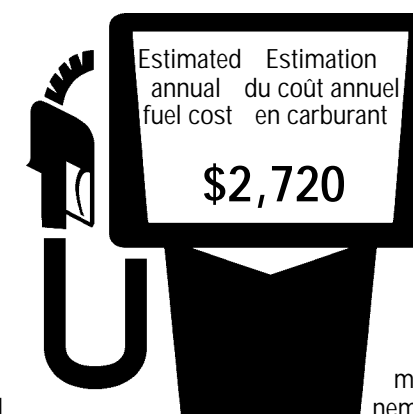

$1,595

TOTAL PRICE: * $53,355

DEALER MAY SELL FOR LESS

Assembly Point/Port of Entry: WARREN, MICHIGAN, U.S.A.

VIN: 1C6-RD7MT1CS-234740

L4-VON: 6090

S.L. 0507

*EXCLUDES LICENSE FEE, PROVINCIAL AND FEDERAL SALES TAXES AND DEALER SUPPLIED OPTIONS AND ACCESSORIES.

** SEE BROCHURE FOR DETAILS

For more information visit: www.ramtruck.ca or call 1-800-465-2001

Chrysler Canada Inc.

5-YEAR / 100,000-KM
$0 DEDUCTIBLE
POWERTRAIN WARRANTY

24-Hour Roadside Assistance

FULLY TRANSFERABLE

2012 Chrysler, Jeep, Dodge and Ram vehicles are backed by a 5-year or 100,000-kilometre* fully transferable Powertrain Limited Warranty with $0 deductible plus 24-hour roadside assistance*. Basic Warranty coverage is for 3 years or 60,000 kilometres*. Rust-through coverage on all body sheet metal is for 3 years. The Cummins® Turbo Diesel engine is protected by a separate Limited Warranty, covering the engine for 5 years or 160,000 kilometres*. The 5/100 Powertrain Limited Warranty does not apply to vehicles sold for certain commercial uses or to SRT models. Please see your dealer for details.

*Whichever comes first. *Some conditions may apply.

*This Vehicle Is Manufactured To Meet Specific Canadian Requirements.
This Vehicle Is Not Manufactured For Sale Or Registration Outside Of Canada.*

ENERGUIDE

Ask your dealer for the FUEL CONSUMPTION GUIDE or call 1-800-387-2000.

CITY / VILLE
15.8 18
L/100 km mi/gal

HIGHWAY / ROUTE
10.8 26
L/100 km mi/gal

These estimates are based on the Government of Canada's approved criteria and testing methods. The actual fuel consumption of this vehicle may vary. Refer to the Fuel Consumption Guide.

Données obtenues selon les critères et méthodes d'essais approuvés par le Gouvernement du Canada. La consommation réelle de carburant de ce véhicule peut varier. Consultez le Guide de consommation de carburant.

Canada

Demandez le GUIDE DE CONSOMMATION DE CARBURANT à votre concessionnaire ou composez le 1-800-387-2000.