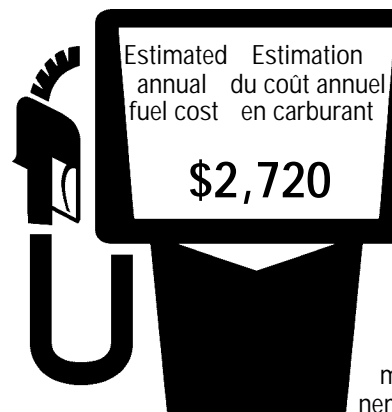

HIGHWAY / ROUTE
10.8 26
L/100 km mi/gal

These estimates are based on the Government of Canada's approved criteria and testing methods. The actual fuel consumption of this vehicle may vary. Refer to the Fuel Consumption Guide.

Canada

Données obtenues selon les critères et méthodes d'essais approuvés par le Gouvernement du Canada. La consommation réelle de carburant de ce véhicule peut varier. Consultez le Guide de consommation de carburant.

Demandez le GUIDE DE CONSOMMATION DE CARBURANT à votre concessionnaire ou composez le 1-800-387-2000.