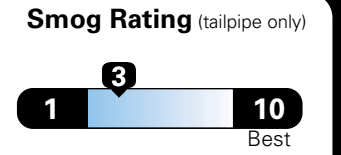

This vehicle emits 450 grams CO2 per mile. The best emits 0 grams per mile (tailpipe only). Producing and distributing fuel also creates emissions; learn more at fuelconomy.gov.

Actual results will vary for many reasons, including driving conditions and how you drive and maintain your vehicle. The average new vehicle gets 27 MPG and cost $7,000 to fuel over 5 years. Cost estimates are based on 15,000 miles per year at $2.55 per gallon. This is a dual fueled automobile. MPGe is miles per gasoline gallon equivalent. Vehicle emissions are a significant cause of climate change and smog.

fuelconomy.gov

Calculate personalized estimates and compare vehicles