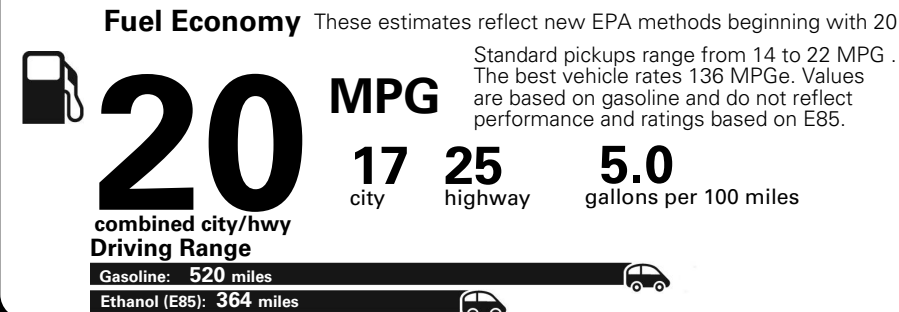

OPTIONAL EQUIPMENT (May Replace Standard Equipment)

- **Tradesman Package 22B** $695
  - Chrome Appearance Group
  - Bright Rear Bumper
  - Body-Color Upper Fascia
  - Bright Front Bumper
  - Bright Grille
  - 17-Inch x 7.0-Inch Aluminum Wheels
- **Popular Equipment Group** $825
  - Cloth 40 / 20 / 40 Bench Seat
  - Carpet Floor Covering
  - Remote Keyless Entry with All-Secure
  - SiriusXM® Sat Radio w/ 1-Yr Sub Call 800-643-2112
- **Black Seats** $195
  - Uconnect® 3.0
  - Integrated Voice Command with Bluetooth®
- **Flex Fuel Vehicle** -$200
- **Delete Spray-In Bedliner** $1,695
- **Destination Charge** $1,695

TOTAL PRICE: * $34,305

WARRANTY COVERAGE
5-year or 60,000-mile Powertrain Limited Warranty.
3-year or 36,000-mile Basic Limited Warranty.
Ask Dealer for a copy of the limited warranties or see your owner's manual for details.

5 YEAR / 60,000 MILE
POWERTRAIN WARRANTY

Assembly Point/Port of Entry: WARREN, MICHIGAN, U.S.A. S.L. SHIP TO: SOLD TO:
VIN: 1C6-RR6FG2KS-508294 L4-VON: 1819 0830

THIS LABEL IS ADDED TO THIS VEHICLE TO COMPLY WITH FEDERAL LAW. THE LABEL CANNOT BE REMOVED OR ALTERED PRIOR TO DELIVERY TO THE ULTIMATE PURCHASER.

* STATE AND/OR LOCAL TAXES IF ANY, LICENSE AND TITLE FEES AND DEALER SUPPLIED AND INSTALLED OPTIONS AND ACCESSORIES ARE NOT INCLUDED IN THIS PRICE. DISCOUNT, IF ANY, IS BASED ON PRICE OF OPTIONS IF PURCHASED SEPARATELY.

Fuel Economy and Environment

Flexible Fuel Vehicle
Gasoline-Ethanol (E85)

You spend $2,500
in fuel costs over 5 years compared to the average new vehicle.

Annual fuel cost $1,900

This vehicle emits 450 grams CO2 per mile. The best emits 0 grams per mile (tailpipe only). Producing and distributing fuel also creates emissions; learn more at fuelconomy.gov.

Actual results will vary for many reasons, including driving conditions and how you drive and maintain your vehicle. The average new vehicle gets 27 MPG and cost $7,000 to fuel over 5 years. Cost estimates are based on 15,000 miles per year at $2.55 per gallon. This is a dual fueled automobile. MPGe is miles per gasoline gallon equivalent. Vehicle emissions are a significant cause of climate change and smog.

fuelconomy.gov

Calculate personalized estimates and compare vehicles

GOVERNMENT 5-STAR SAFETY RATINGS

Overall Vehicle Score Not Rated

Based on the combined ratings of frontal, side, and rollover. Should ONLY be compared to other vehicles of similar size and weight.

Frontal Crash Driver Passenger ★★★★★

Based on the risk of injury in a frontal impact. Should ONLY be compared to other vehicles of similar size and weight.

Side Crash Front seat Rear seat Not Rated Not Rated

Based on the risk of injury in a side impact.

Rollover ★★★★★

Based on the risk of rollover in a single-vehicle crash.

Star ratings range from 1 to 5 stars (★★★★★) with 5 being the highest. Source: National Highway Traffic Safety Administration (NHTSA) www.safercar.gov or 1-888-327-4236

The safety ratings above are based on Federal Government tests of particular vehicles equipped with certain features and options. The performance of this vehicle may differ.

PARTS CONTENT INFORMATION

FOR VEHICLES IN THIS CARLINE:
U.S./CANADIAN PARTS CONTENT: 59%
MAJOR SOURCES OF FOREIGN PARTS CONTENT:

MEXICO : 27%
NOTE: PARTS CONTENT DOES NOT INCLUDE FINAL ASSEMBLY, DISTRIBUTION, OR OTHER NON-PARTS COSTS.

FOR THIS VEHICLE:
FINAL ASSEMBLY POINT:
WARREN, MICHIGAN, U.S.A.
COUNTRY OF ORIGIN:
ENGINE: UNITED STATES
TRANSMISSION: UNITED STATES