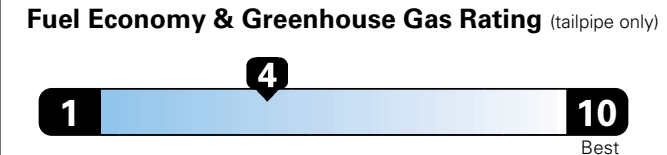

MANUFACTURER'S SUGGESTED RETAIL PRICE OF THIS MODEL INCLUDING DEALER PREPARATION

Base Price: \$31,095

RAM 1500 TRADESMAN QUAD CAB 4X2
Exterior Color: Bright White Clear Coat Exterior Paint
Interior Color: Black/Diesel Gray Interior Colors
Interior: Cloth 40 / 20 / 40 Bench Seat
Engine: 3.6-Liter V6 24-Valve VVT Engine
Transmission: 8-Speed Automatic 845RE Transmission

Fuel Economy and Environment

Flexible Fuel Vehicle
 Gasoline-Ethanol (E85)

You spend \$2,500
 in fuel costs over 5 years compared to the average new vehicle.

Annual fuel cost \$1,900

This vehicle emits 450 grams CO2 per mile. The best emits 0 grams per mile (tailpipe only). Producing and distributing fuel also creates emissions; learn more at fuelconomy.gov.