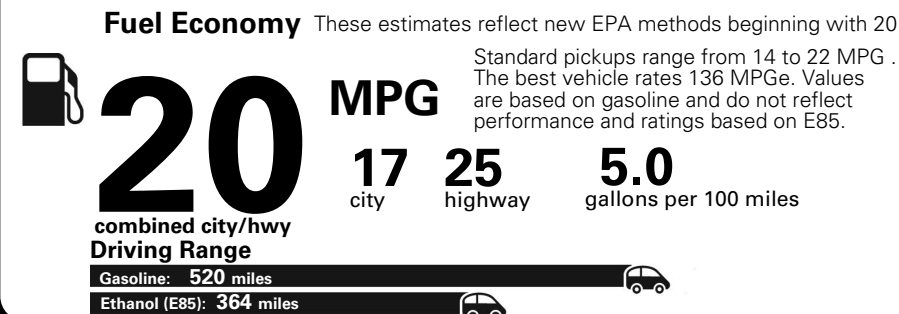

OPTIONAL EQUIPMENT (May Replace Standard Equipment)

- **Tradesman Package 22B** $695
  - Chrome Appearance Group
  - Bright Rear Bumper
  - Body-Color Upper Fascia
  - Bright Front Bumper
  - Bright Grille
  - 17-Inch x 7.0-Inch Aluminum Wheels
- **Popular Equipment Group** $825
  - Cloth 40 / 20 / 40 Bench Seat
  - Carpet Floor Covering
  - Remote Keyless Entry with All-Secure
  - SiriusXM® Sat Radio w/ 1-Yr Sub Call 800-643-2112
- **Black Seats** $195
  - Uconnect® 3.0
  - Integrated Voice Command with Bluetooth®
- **Flex Fuel Vehicle** -$200
- **Delete Spray-In Bedliner** $1,695
- **Destination Charge** $1,695

TOTAL PRICE: * $34,305

WARRANTY COVERAGE
5-year or 60,000-mile Powertrain Limited Warranty.
3-year or 36,000-mile Basic Limited Warranty.
Ask Dealer for a copy of the limited warranties or see your owner's manual for details.

5 YEAR / 60,000 MILE
POWERTRAIN WARRANTY

Assembly Point/Port of Entry: WARREN, MICHIGAN, U.S.A. S.L. SHIP TO: SOLD TO:
VIN: 1C6-RR6FG4KS-507597 L4-VON: 1768 0829

THIS LABEL IS ADDED TO THIS VEHICLE TO COMPLY WITH FEDERAL LAW. THE LABEL CANNOT BE REMOVED OR ALTERED PRIOR TO DELIVERY TO THE ULTIMATE PURCHASER.

* STATE AND/OR LOCAL TAXES IF ANY, LICENSE AND TITLE FEES AND DEALER SUPPLIED AND INSTALLED OPTIONS AND ACCESSORIES ARE NOT INCLUDED IN THIS PRICE. DISCOUNT, IF ANY, IS BASED ON PRICE OF OPTIONS IF PURCHASED SEPARATELY.

Fuel Economy and Environment

Flexible Fuel Vehicle
Gasoline-Ethanol (E85)

You spend $2,500
in fuel costs over 5 years compared to the average new vehicle.

Annual fuel cost $1,900

This vehicle emits 450 grams CO2 per mile. The best emits 0 grams per mile (tailpipe only). Producing and distributing fuel also creates emissions; learn more at fuelconomy.gov.

Actual results will vary for many reasons, including driving conditions and how you drive and maintain your vehicle. The average new vehicle gets 27 MPG and cost $7,000 to fuel over 5 years. Cost estimates are based on 15,000 miles per year at $2.55 per gallon. This is a dual fueled automobile. MPGe is miles per gasoline gallon equivalent. Vehicle emissions are a significant cause of climate change and smog.

fuelconomy.gov

Calculate personalized estimates and compare vehicles

GOVERNMENT 5-STAR SAFETY RATINGS

Overall Vehicle Score	Not Rated	
Based on the combined ratings of frontal, side, and rollover. Should ONLY be compared to other vehicles of similar size and weight.		
Frontal Crash	Driver Passenger	★★★★★
Based on the risk of injury in a frontal impact. Should ONLY be compared to other vehicles of similar size and weight.		
Side Crash	Front seat Rear seat	Not Rated Not Rated
Based on the risk of injury in a side impact.		
Rollover	★★★★★	
Based on the risk of rollover in a single-vehicle crash.		

Star ratings range from 1 to 5 stars (★★★★★) with 5 being the highest. Source: National Highway Traffic Safety Administration (NHTSA) www.safercar.gov or 1-888-327-4236

The safety ratings above are based on Federal Government tests of particular vehicles equipped with certain features and options. The performance of this vehicle may differ.

PARTS CONTENT INFORMATION

FOR VEHICLES IN THIS CARLINE:
U.S./CANADIAN PARTS CONTENT: 59%
MAJOR SOURCES OF FOREIGN PARTS CONTENT:
MEXICO : 27%
NOTE: PARTS CONTENT DOES NOT INCLUDE FINAL ASSEMBLY, DISTRIBUTION, OR OTHER NON-PARTS COSTS.
FOR THIS VEHICLE:
FINAL ASSEMBLY POINT:
WARREN, MICHIGAN, U.S.A.
COUNTRY OF ORIGIN:
ENGINE: UNITED STATES
TRANSMISSION: UNITED STATES