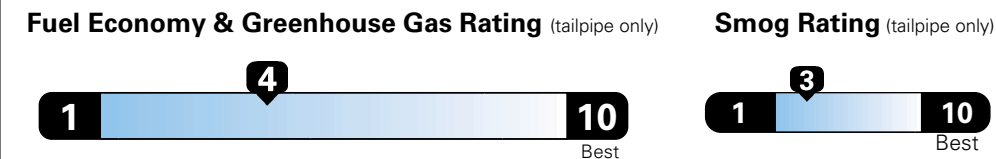

MANUFACTURER'S SUGGESTED RETAIL PRICE OF THIS MODEL INCLUDING DEALER PREPARATION

Base Price: \$31,295

RAM 1500 TRADESMAN QUAD CAB 4X2
Exterior Color: Granite Crystal Metallic Clear Coat Exterior Paint
Interior Color: Black/Diesel Gray Interior Colors
Interior: Cloth 40 / 20 / 40 Bench Seat
Engine: 3.6-Liter V6 24-Valve VVT Engine
Transmission: 8-Speed Automatic 845RE Transmission

Fuel Economy and Environment

**Flexible Fuel Vehicle
 Gasoline-Ethanol (E85)**

**You spend
 \$2,500
 in fuel costs
 over 5 years
 compared to the
 average new vehicle.**

**Annual fuel cost
 \$1,900**

Actual results will vary for many reasons, including driving conditions and how you drive and maintain your vehicle. The average new vehicle gets 27 MPG and cost \$7,000 to fuel over 5 years. Cost estimates are based on 15,000 miles per year at \$2.55 per gallon. This is a dual fueled automobile. MPGe is miles per gasoline gallon equivalent. Vehicle emissions are a significant cause of climate change and smog.