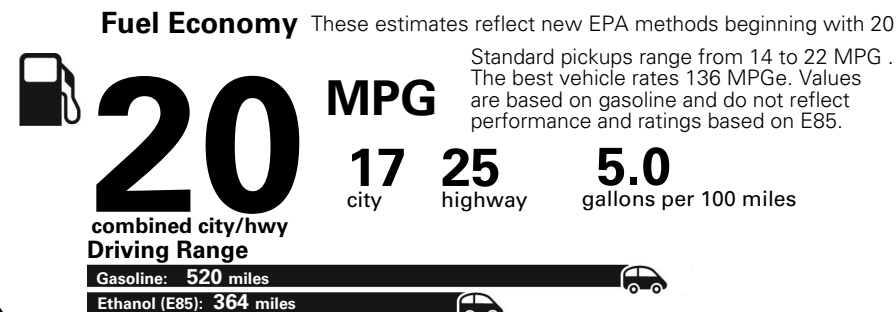

MANUFACTURER'S SUGGESTED RETAIL PRICE OF THIS MODEL INCLUDING DEALER PREPARATION

Base Price: \$31,295

RAM 1500 TRADESMAN QUAD CAB 4X2
Exterior Color: Granite Crystal Metallic Clear Coat Exterior Paint
Interior Color: Black/Diesel Gray Interior Colors
Interior: Cloth 40 / 20 / 40 Bench Seat
Engine: 3.6-Liter V6 24-Valve VVT Engine
Transmission: 8-Speed Automatic 845RE Transmission

Fuel Economy and Environment

**Flexible Fuel Vehicle
 Gasoline-Ethanol (E85)**

**You spend
 \$2,500
 in fuel costs
 over 5 years
 compared to the
 average new vehicle.**

**Annual fuel cost
 \$1,900**

Actual results will vary for many reasons, including driving conditions and how you drive and maintain your vehicle. The average new vehicle gets 27 MPG and cost \$7,000 to fuel over 5 years. Cost estimates are based on 15,000 miles per year at \$2.55 per gallon. This is a dual fueled automobile. MPGe is miles per gasoline gallon equivalent. Vehicle emissions are a significant cause of climate change and smog.