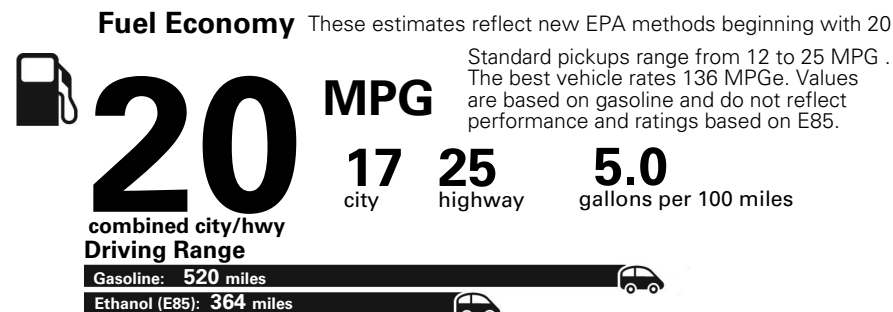

For more information visit: www.ramtrucks.com
or call 1-866-RAMINFO

FCA US LLC

Fuel Economy and Environment

**Flexible Fuel Vehicle
Gasoline-Ethanol (E85)**

**You spend
\$2,500
in fuel costs
over 5 years**
compared to the average new vehicle.