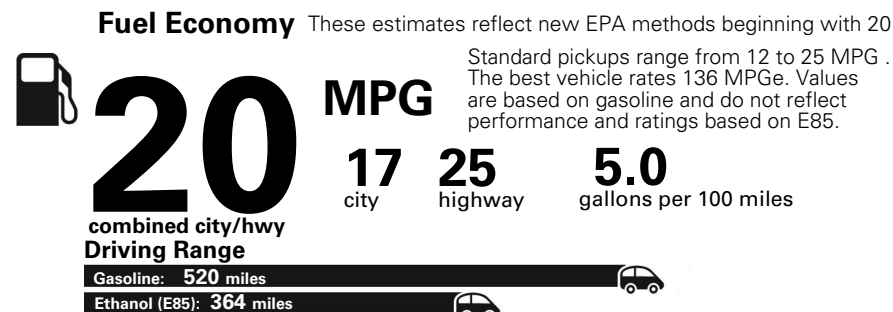

For more information visit: www.ramtrucks.com
or call 1-866-RAMINFO

FCA US LLC

Fuel Economy and Environment

Flexible Fuel Vehicle
Gasoline-Ethanol (E85)

You spend **\$2,500** in fuel costs over 5 years compared to the average new vehicle.

Annual fuel cost **\$1,900**

Fuel Economy & Greenhouse Gas Rating (tailpipe only)

Smog Rating (tailpipe only)

This vehicle emits 450 grams CO2 per mile. The best emits 0 grams per mile (tailpipe only). Producing and distributing fuel also creates emissions; learn more at fuelconomy.gov.

Actual results will vary for many reasons, including driving conditions and how you drive and maintain your vehicle. The average new vehicle gets 27 MPG and cost \$7,000 to fuel over 5 years. Cost estimates are based on 15,000 miles per year at \$2.55 per gallon. This is a dual fueled automobile. MPGe is miles per gasoline gallon equivalent. Vehicle emissions are a significant cause of climate change and smog.