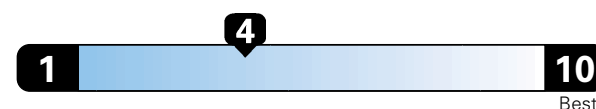

You spend **$2,500** in fuel costs over 5 years compared to the average new vehicle.

Annual fuel cost **$1,900**

Fuel Economy & Greenhouse Gas Rating (tailpipe only)