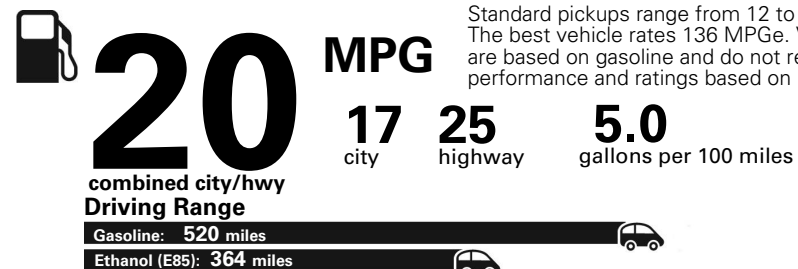

For more information visit: www.ramtrucks.com
or call 1-866-RAMINFO

FCA US LLC

Fuel Economy and Environment

Flexible Fuel Vehicle
Gasoline-Ethanol (E85)

Fuel Economy These estimates reflect new EPA methods beginning with 2017 models.

You spend **\$2,500** in fuel costs over 5 years compared to the average new vehicle.

Annual fuel cost **\$1,900**

Fuel Economy & Greenhouse Gas Rating (tailpipe only)

Smog Rating (tailpipe only)

This vehicle emits 450 grams CO2 per mile. The best emits 0 grams per mile (tailpipe only). Producing and distributing fuel also creates emissions; learn more at fuelconomy.gov.