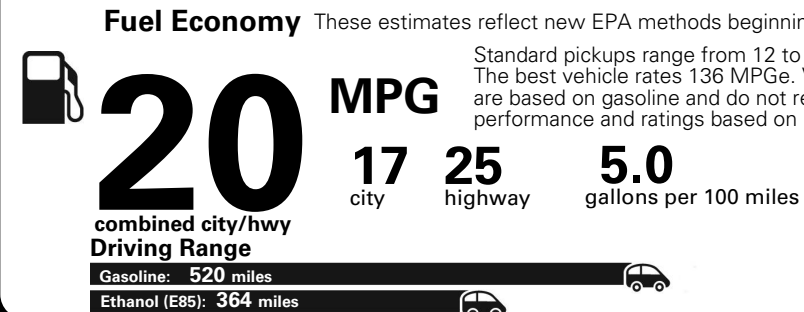

## Fuel Economy and Environment

**Flexible Fuel Vehicle  
Gasoline-Ethanol (E85)**

**You spend  
\$2,500  
in fuel costs  
over 5 years  
compared to the  
average new vehicle.**

**Annual fuel cost  
\$1,900**