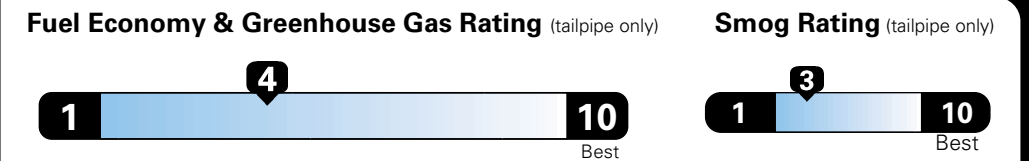

## Fuel Economy and Environment

**Flexible Fuel Vehicle  
Gasoline-Ethanol (E85)**

**You spend  
\$2,500  
in fuel costs  
over 5 years  
compared to the  
average new vehicle.**

**Annual fuel cost  
\$1,900**