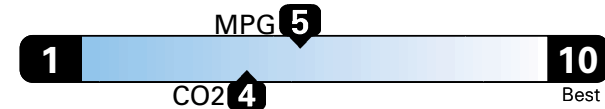

2018 MODEL YEAR RAM 1500 BIG HORN CREW CAB 4X2

For more information visit: www.ramtrucks.com
or call 1-866-RAMINFO

FCA US LLC

THIS VEHICLE IS MANUFACTURED TO MEET SPECIFIC UNITED STATES REQUIREMENTS. THIS VEHICLE IS NOT MANUFACTURED FOR SALE OR REGISTRATION OUTSIDE OF THE UNITED STATES.

MANUFACTURER'S SUGGESTED RETAIL PRICE OF THIS MODEL INCLUDING DEALER PREPARATION

Base Price: $37,795

RAM 1500 SLT CREW CAB 4X2
Exterior Color: Maximum Steel Metallic Clear Coat Exterior Paint
Interior Color: Black / Diesel Gray Interior Colors
Interior: Premium Cloth Bucket Seats
Engine: 3.0-Liter V6 EcoDiesel Engine
Transmission: 8-Speed Automatic 8HP70 Transmission

STANDARD EQUIPMENT (UNLESS REPLACED BY OPTIONAL EQUIPMENT)

FUNCTIONAL/SAFETY FEATURES

Advanced Multistage Front Airbags
Supplemental Side-Curtain Front and Rear Airbags
Supplemental Front Seat-Mounted Side Airbags
Supplemental Side-Curtain Airbags
ParkView® Rear Back Up Camera
3.21 Rear Axle Ratio
Trailer Tow with 4-Pin Connector Wiring
7-Pin Wiring Harness
Remote Keyless Entry with All-Secure Locking Tailgate
Anti-Lock 4-Wheel Disc Brakes
Electronic Stability Control
Speed Control
Sentry Key® Theft Deterrent System

INTERIOR FEATURES
Uconnect® 3 with 5-Inch Display
Integrated Voice Command with Bluetooth®
SiriusXM® Sat Radio w/ 1-Yr Radio Subscription
For More Information, Call 800-643-2112
6-Speakers
Media Hub (USB, Aux)
12-Volt Auxiliary Power Outlet
Tilt Steering Column
Black Rotary Shifter
Instrument Cluster with Display Screen
Electronic Vehicle Information Center

OPTIONAL EQUIPMENT (May Replace Standard Equipment)
Premium Cloth Bucket Seats $395
Full Length Upgraded Floor Console (NA Bench Seat) $2,700