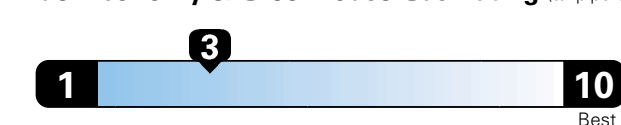

2019 MODEL YEAR

RAM 1500 CLASSIC LONE STAR SILVER CREW CAB 4X2

For more information visit: www.ramtrucks.com
or call 1-866-RAMINFO

FCA US LLC

THIS VEHICLE IS MANUFACTURED TO MEET SPECIFIC UNITED STATES REQUIREMENTS. THIS VEHICLE IS NOT MANUFACTURED FOR SALE OR REGISTRATION OUTSIDE OF THE UNITED STATES.

MANUFACTURER'S SUGGESTED RETAIL PRICE OF THIS MODEL INCLUDING DEALER PREPARATION

Base Price: $37,995

RAM 1500 SLT CREW CAB 4X2

Exterior Color: Diamond Black Crystal Pearl-Coat Exterior Paint

Interior Color: Black/Diesel Gray Interior Colors

Interior: Cloth Bucket Seats

Engine: 5.7-Liter V8 HEMI® MDS VVT Engine

Transmission: 8-Speed Automatic 8HP70 Transmission

STANDARD EQUIPMENT (UNLESS REPLACED BY OPTIONAL EQUIPMENT)

FUNCTIONAL/SAFETY FEATURES

Advanced Multistage Front Airbags
Supplemental Side-Curtain Front and Rear Airbags
Supplemental Front Seat-Mounted Side Airbags
Supplemental Side-Curtain Airbags
ParkView® Rear Back-Up Camera
3.21 Rear Axle Ratio
Trailer-Tow with 4-Pin Connector Wiring
7-Pin Wiring Harness
Remote Keyless Entry with All-Secure Locking Tailgate
4-Wheel Disc Anti-Lock Brakes
Electronic Stability Control
Speed Control
Sentry Key® Theft Deterrent System

INTERIOR FEATURES