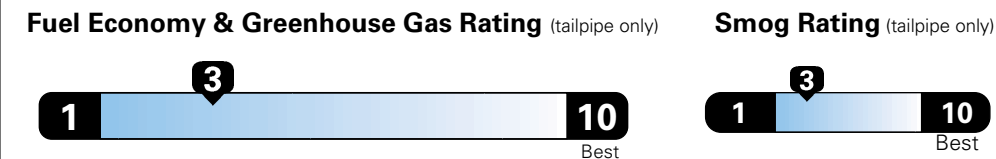

MANUFACTURER'S SUGGESTED RETAIL PRICE OF THIS MODEL INCLUDING DEALER PREPARATION

Base Price: \$34,795

RAM 1500 TRADESMAN QUAD CAB 4X4
Exterior Color: Blue Streak Pearl-Coat Exterior Paint
Interior Color: Black/Diesel Gray Interior Colors
Interior: Cloth 40 / 20 / 40 Bench Seat
Engine: 3.6-Liter V6 24-Valve VVT Engine
Transmission: 8-Speed Automatic 845RE Transmission

Fuel Economy and Environment

Flexible Fuel Vehicle
Gasoline-Ethanol (E85)

You spend \$3,000
in fuel costs over 5 years compared to the average new vehicle.

Annual fuel cost \$2,000

Actual results will vary for many reasons, including driving conditions and how you drive and maintain your vehicle. The average new vehicle gets 27 MPG and cost \$7,000 to fuel over 5 years. Cost estimates are based on 15,000 miles per year at \$2.55 per gallon. This is a dual fueled automobile. MPGe is miles per gasoline gallon equivalent. Vehicle emissions are a significant cause of climate change and smog.