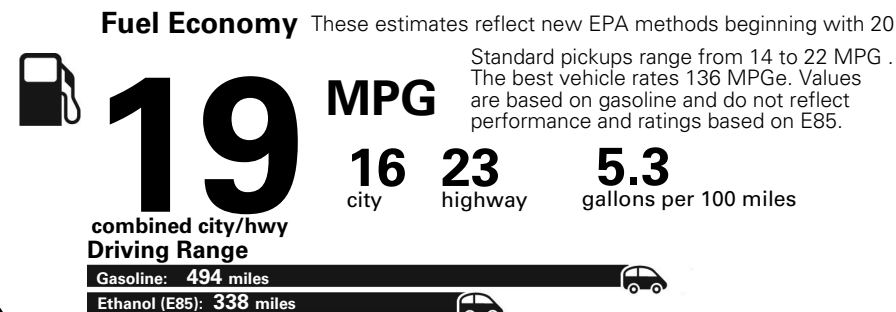

MANUFACTURER'S SUGGESTED RETAIL PRICE OF THIS MODEL INCLUDING DEALER PREPARATION

Base Price: \$34,795

RAM 1500 TRADESMAN QUAD CAB 4X4
Exterior Color: Blue Streak Pearl-Coat Exterior Paint
Interior Color: Black/Diesel Gray Interior Colors
Interior: Cloth 40 / 20 / 40 Bench Seat
Engine: 3.6-Liter V6 24-Valve VVT Engine
Transmission: 8-Speed Automatic 845RE Transmission

Fuel Economy and Environment

Flexible Fuel Vehicle
Gasoline-Ethanol (E85)

You spend \$3,000
in fuel costs over 5 years compared to the average new vehicle.

Annual fuel cost \$2,000

Actual results will vary for many reasons, including driving conditions and how you drive and maintain your vehicle. The average new vehicle gets 27 MPG and cost \$7,000 to fuel over 5 years. Cost estimates are based on 15,000 miles per year at \$2.55 per gallon. This is a dual fueled automobile. MPGe is miles per gasoline gallon equivalent. Vehicle emissions are a significant cause of climate change and smog.