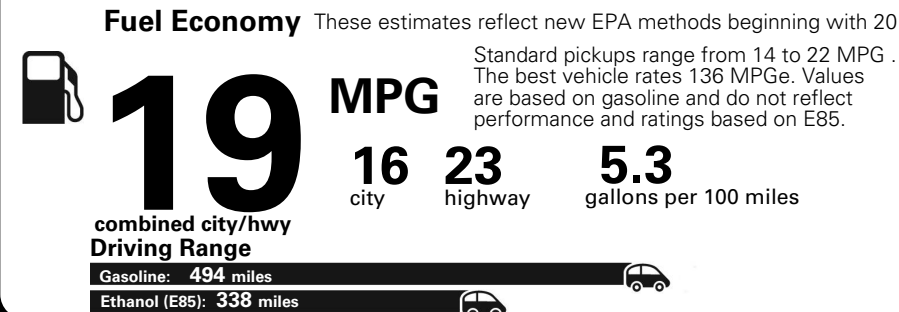

MANUFACTURER'S SUGGESTED RETAIL PRICE OF THIS MODEL INCLUDING DEALER PREPARATION

Base Price: \$34,795

RAM 1500 TRADESMAN QUAD CAB 4X4
Exterior Color: Brilliant Black Crystal Pearl-Coat Exterior Paint
Interior Color: Black/Diesel Gray Interior Colors
Interior: Cloth 40 / 20 / 40 Bench Seat
Engine: 3.6-Liter V6 24-Valve VVT Engine
Transmission: 8-Speed Automatic 845RE Transmission
STANDARD EQUIPMENT (UNLESS REPLACED BY OPTIONAL EQUIPMENT)
 FUNCTIONAL/SAFETY FEATURES

Fuel Economy and Environment

Flexible Fuel Vehicle
 Gasoline-Ethanol (E85)

You spend \$3,000
 in fuel costs over 5 years compared to the average new vehicle.

Annual fuel cost \$2,000

Actual results will vary for many reasons, including driving conditions and how you drive and maintain your vehicle. The average new vehicle gets 27 MPG and cost \$7,000 to fuel over 5 years. Cost estimates are based on 15,000 miles per year at \$2.55 per gallon. This is a dual fueled automobile. MPGe is miles per gasoline gallon equivalent. Vehicle emissions are a significant cause of climate change and smog.