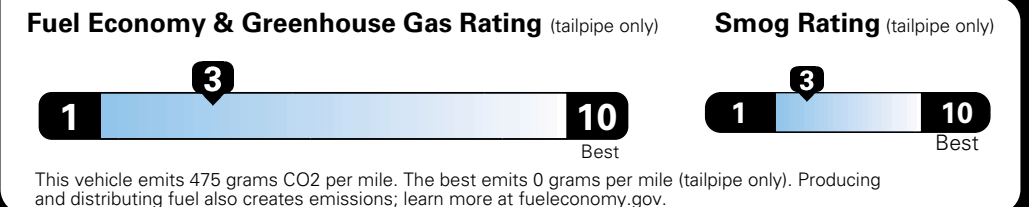

MANUFACTURER'S SUGGESTED RETAIL PRICE OF THIS MODEL INCLUDING DEALER PREPARATION

Base Price: \$34,795

RAM 1500 TRADESMAN QUAD CAB 4X4
Exterior Color: Brilliant Black Crystal Pearl-Coat Exterior Paint
Interior Color: Black/Diesel Gray Interior Colors
Interior: Cloth 40 / 20 / 40 Bench Seat
Engine: 3.6-Liter V6 24-Valve VVT Engine
Transmission: 8-Speed Automatic 845RE Transmission
STANDARD EQUIPMENT (UNLESS REPLACED BY OPTIONAL EQUIPMENT)
 FUNCTIONAL/SAFETY FEATURES

Fuel Economy and Environment

Flexible Fuel Vehicle
 Gasoline-Ethanol (E85)

You spend \$3,000
 in fuel costs over 5 years compared to the average new vehicle.

Annual fuel cost \$2,000

Actual results will vary for many reasons, including driving conditions and how you drive and maintain your vehicle. The average new vehicle gets 27 MPG and cost \$7,000 to fuel over 5 years. Cost estimates are based on 15,000 miles per year at \$2.55 per gallon. This is a dual fueled automobile. MPGe is miles per gasoline gallon equivalent. Vehicle emissions are a significant cause of climate change and smog.