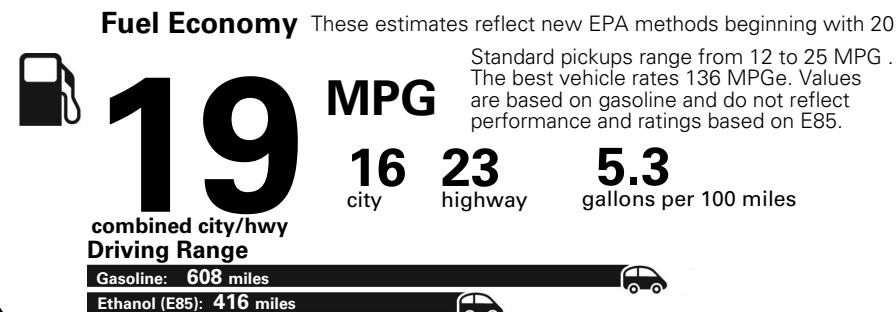

MANUFACTURER'S SUGGESTED RETAIL PRICE OF THIS MODEL INCLUDING DEALER PREPARATION

Base Price: \$34,795

RAM 1500 TRADESMAN QUAD CAB 4X4

Exterior Color: Delmonico Red Pearl-Coat Exterior Paint

Interior Color: Black/Diesel Gray Interior Colors

Fuel Economy and Environment

Flexible Fuel Vehicle
Gasoline-Ethanol (E85)

You spend \$3,000
in fuel costs over 5 years compared to the average new vehicle.

Annual fuel cost \$2,000

Fuel Economy & Greenhouse Gas Rating (tailpipe only)