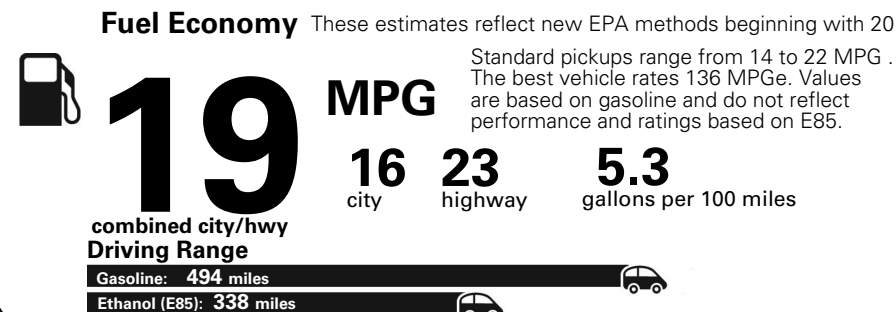

MANUFACTURER'S SUGGESTED RETAIL PRICE OF THIS MODEL INCLUDING DEALER PREPARATION

Base Price: \$34,795

RAM 1500 TRADESMAN QUAD CAB 4X4

Exterior Color: Bright Silver Metallic Clear Coat Exterior Paint

Interior Color: Black/Diesel Gray Interior Colors

Fuel Economy and Environment

Flexible Fuel Vehicle
Gasoline-Ethanol (E85)

You spend
\$3,000
in fuel costs
over 5 years
compared to the average new vehicle.

Annual fuel cost
\$2,000

Fuel Economy & Greenhouse Gas Rating (tailpipe only)