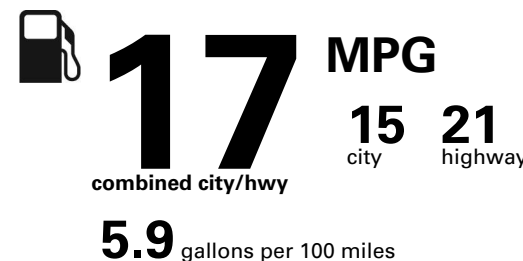

Fuel Economy and Environment

Gasoline Vehicle

Fuel Economy These estimates reflect new EPA methods beginning with 2017 models.

Standard pickups range from 14 to 22 MPG .
The best vehicle rates 136 MPGe.

You spend
\$5,250
in fuel costs
over 5 years
compared to the
average new vehicle.