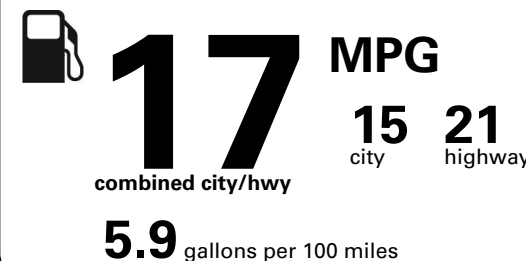

2019 MODEL YEAR
RAM 1500 CLASSIC EXPRESS QUAD CAB 4X4

For more information visit: www.ramtrucks.com
or call 1-866-RAMINFO

FCA US LLC

THIS VEHICLE IS MANUFACTURED TO MEET SPECIFIC UNITED STATES REQUIREMENTS. THIS VEHICLE IS NOT MANUFACTURED FOR SALE OR REGISTRATION OUTSIDE OF THE UNITED STATES.

MANUFACTURER'S SUGGESTED RETAIL PRICE OF THIS MODEL INCLUDING DEALER PREPARATION

Base Price: $34,695

RAM 1500 TRADESMAN QUAD CAB 4X4

Exterior Color: Brilliant Black Crystal Pearl-Coat Exterior Paint

Interior Color: Black/Diesel Gray Interior Colors

Interior: Cloth 40 / 20 / 40 Bench Seat

Engine: 5.7-Liter V8 HEMI® MDS VVT Engine

Transmission: 8-Speed Automatic 8HP70 Transmission

STANDARD EQUIPMENT (UNLESS REPLACED BY OPTIONAL EQUIPMENT)

FUNCTIONAL/SAFETY FEATURES

- Advanced Multistage Front Airbags
- Supplemental Side-Curtain Front and Rear Airbags
- Supplemental Front Seat-Mounted Side Airbags
- Supplemental Side-Curtain Airbags
- ParkView® Rear Back Up Camera
- 3.21 Rear Axle Ratio
- Trailer-Tow with 4-Pin Connector Wiring
- 7-Pin Wiring Harness
- 26-Gallon Fuel Tank
- Locking Tailgate
- 4-Wheel Disc Anti-Lock Brakes
- Electronic Stability Control
- Speed Control
- Sentry Key® Theft Deterrent System

INTERIOR FEATURES

- Radio 3.0
- 6-Speakers
- Media Hub (USB, Aux, Charge Port)
- Auto-Dimming Rear View Mirror with Display
- Tilt Steering Column
- Black Rotary Shifter
- Electronic Vehicle Information Center
- Front Armrest with Three Cup Holders
- Power Door Locks
- Power Front Windows w/ 1-Touch Up and Down Feature
- 40 / 20 / 40 Split Bench Seat
- Rear Folding Seat
- Rear Under-Seat Storage Compartment
- Black Vinyl Floor Covering

EXTERIOR FEATURES