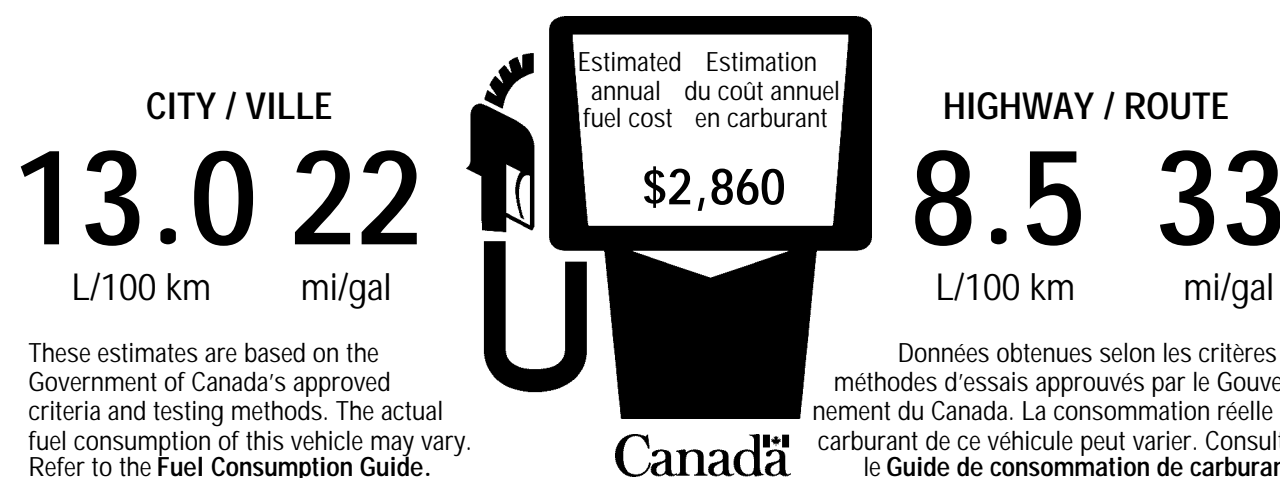

For more information visit: www.ramtruck.ca or call 1-800-465-2001

Chrysler Canada Inc.

**5-YEAR / 100,000-KM
$0 DEDUCTIBLE
POWERTRAIN WARRANTY**

24-Hour Roadside Assistance

FULLY TRANSFERABLE

2014 Chrysler, Jeep Dodge and Ram vehicles are backed by a 5-year or 100,000-kilometre fully transferable Powertrain Limited Warranty* with $0 deductible plus 24-hour roadside assistance.+ SRT vehicles are backed by a 3-year or 60,000-kilometre fully transferable Powertrain Limited Warranty* with $0 deductible plus 24-hour roadside assistance. Basic Warranty coverage is for 3 years or 60,000 kilometres.* Rust-through coverage on all body sheet metal is for 3 years. The Cummins Turbo Diesel engine is protected by a separate Limited Warranty, covering the engine for 5 years or 160,000 kilometres.* The EcoDiesel engine is backed by a 5-year or 100,000-kilometre fully transferable Powertrain Limited Warranty* with $0 deductible plus 24-hour roadside assistance.+

* Whichever comes first. Some conditions may apply.†The 5-year/100,000-kilometre Powertrain Limited Warranty does not apply to vehicles sold for certain commercial uses. See your retailer for full details.

*This Vehicle Is Manufactured To Meet Specific Canadian Requirements.
This Vehicle Is Not Manufactured For Sale Or Registration Outside Of Canada.*

ENERGUIDE

Ask your dealer for the **FUEL CONSUMPTION GUIDE**
or call 1-800-387-2000.

**Demandez le GUIDE DE CONSOMMATION DE CARBURANT
à votre concessionnaire ou composez le 1-800-387-2000.**