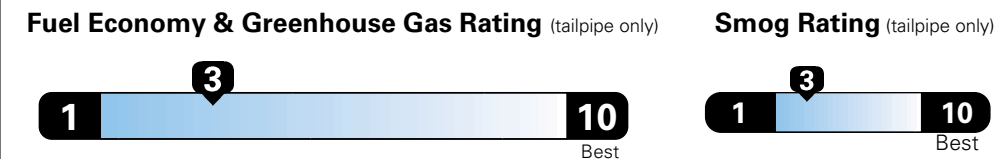

**5 YEAR / 60,000 MILE**  
**POWERTRAIN WARRANTY**

**Fuel Economy and Environment**

**Flexible Fuel Vehicle**  
**Gasoline-Ethanol (E85)**

**You spend \$3,000**  
**in fuel costs over 5 years**  
compared to the average new vehicle.

**Annual fuel cost \$2,000**

Actual results will vary for many reasons, including driving conditions and how you drive and maintain your vehicle. The average new vehicle gets 27 MPG and cost \$7,000 to fuel over 5 years. Cost estimates are based on 15,000 miles per year at \$2.55 per gallon. This is a dual fueled automobile. MPGe is miles per gasoline gallon equivalent. Vehicle emissions are a significant cause of climate change and smog.