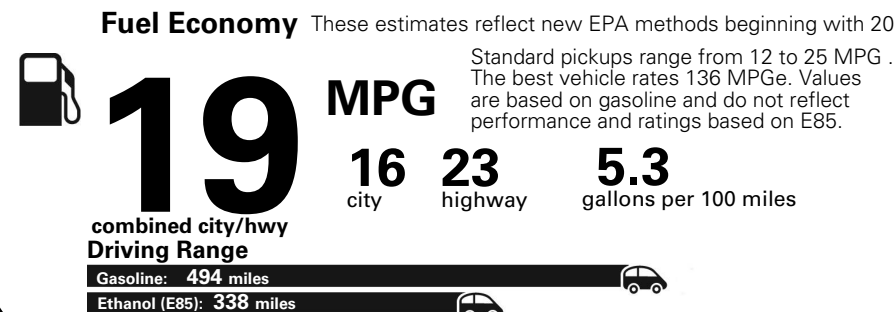

**5 YEAR / 60,000 MILE**  
**POWERTRAIN WARRANTY**

**Fuel Economy and Environment**

**Flexible Fuel Vehicle**  
**Gasoline-Ethanol (E85)**

**You spend \$3,000**  
**in fuel costs over 5 years**  
compared to the average new vehicle.

**Annual fuel cost \$2,000**

Actual results will vary for many reasons, including driving conditions and how you drive and maintain your vehicle. The average new vehicle gets 27 MPG and cost \$7,000 to fuel over 5 years. Cost estimates are based on 15,000 miles per year at \$2.55 per gallon. This is a dual fueled automobile. MPGe is miles per gasoline gallon equivalent. Vehicle emissions are a significant cause of climate change and smog.