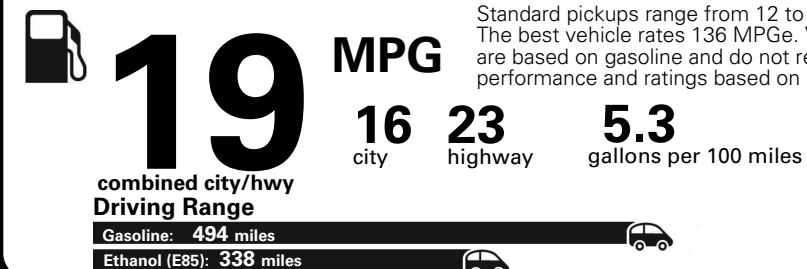

Electronics Group $795

Apple CarPlay®
Google Android Auto™
Media Hub (2 USB, Aux)
SiriusXM Guardian™ Connected Services w/1-Yr Trial
Uconnect® 4C with 8.4-Inch Display
USB Host Flip
A/C Auto Temperature Control w/ Dual Zone Control
3.55 Rear Axle Ratio $95
Anti-Spin Differential Rear Axle $495
Sport Performance Hood $775
Sport Performance Hood Decal by Mopar®
Flex Fuel Vehicle

Destination Charge $1,695

TOTAL PRICE: * $44,795

WARRANTY COVERAGE

5-year or 60,000-mile Powertrain Limited Warranty.
3-year or 36,000-mile Basic Limited Warranty.
Ask Dealer for a copy of the limited warranties or see your owner's manual for details.

5 YEAR / 60,000 MILE
POWERTRAIN WARRANTY

Assembly Point/Port of Entry: WARREN, MICHIGAN, U.S.A. S.L. SHIP TO: SOLD TO:

VIN: 1C6-RR7GG2KS-667319 L4-VON: 8039 0602

THIS LABEL IS ADDED TO THIS VEHICLE TO COMPLY WITH FEDERAL LAW. THE LABEL CANNOT BE REMOVED OR ALTERED PRIOR TO DELIVERY TO THE ULTIMATE PURCHASER.

* STATE AND/OR LOCAL TAXES IF ANY, LICENSE AND TITLE FEES AND DEALER SUPPLIED AND INSTALLED OPTIONS AND ACCESSORIES ARE NOT INCLUDED IN THIS PRICE. DISCOUNT, IF ANY, IS BASED ON PRICE OF OPTIONS IF PURCHASED SEPARATELY.

Fuel Economy and Environment

Flexible Fuel Vehicle
Gasoline-Ethanol (E85)

Fuel Economy These estimates reflect new EPA methods beginning with 2017 models.

You spend $3,000
in fuel costs over 5 years compared to the average new vehicle.

Annual fuel cost $2,000

Fuel Economy & Greenhouse Gas Rating (tailpipe only)

Smog Rating (tailpipe only)

This vehicle emits 475 grams CO2 per mile. The best emits 0 grams per mile (tailpipe only). Producing and distributing fuel also creates emissions; learn more at fuelconomy.gov.

Actual results will vary for many reasons, including driving conditions and how you drive and maintain your vehicle. The average new vehicle gets 27 MPG and cost $7,000 to fuel over 5 years. Cost estimates are based on 15,000 miles per year at $2.55 per gallon. This is a dual fueled automobile. MPGe is miles per gasoline gallon equivalent. Vehicle emissions are a significant cause of climate change and smog.

fuelconomy.gov

Calculate personalized estimates and compare vehicles

GOVERNMENT 5-STAR SAFETY RATINGS

Overall Vehicle Score ★★★★★

Based on the combined ratings of frontal, side, and rollover. Should ONLY be compared to other vehicles of similar size and weight.

Frontal Crash Driver Passenger ★★★★★
★★★★★

Based on the risk of injury in a frontal impact. Should ONLY be compared to other vehicles of similar size and weight.

Side Crash Front seat Rear seat ★★★★★★
★★★★★

Based on the risk of injury in a side impact.

Rollover ★★★

Based on the risk of rollover in a single-vehicle crash.

Star ratings range from 1 to 5 stars (★★★★★) with 5 being the highest. Source: National Highway Traffic Safety Administration (NHTSA) www.safercar.gov or 1-888-327-4236

The safety ratings above are based on Federal Government tests of particular vehicles equipped with certain features and options. The performance of this vehicle may differ.

PARTS CONTENT INFORMATION

FOR VEHICLES IN THIS CARLINE:
U.S./CANADIAN PARTS CONTENT: 59%

MAJOR SOURCES OF FOREIGN PARTS CONTENT:

MEXICO : 27%

NOTE: PARTS CONTENT DOES NOT INCLUDE FINAL ASSEMBLY, DISTRIBUTION, OR OTHER NON-PARTS COSTS.

FOR THIS VEHICLE:

FINAL ASSEMBLY POINT:
WARREN, MICHIGAN, U.S.A.

COUNTRY OF ORIGIN:

ENGINE: UNITED STATES

TRANSMISSION: UNITED STATES

Snow Plow Prep Disclaimer

This vehicle not factory equipped for Snow Plow installation - See dealer for details.

VEHICLE PROTECTION
A PRODUCT OF FCA US LLC

Ask for Mopar Vehicle Protection for your vehicle. We Built It. We Back It.