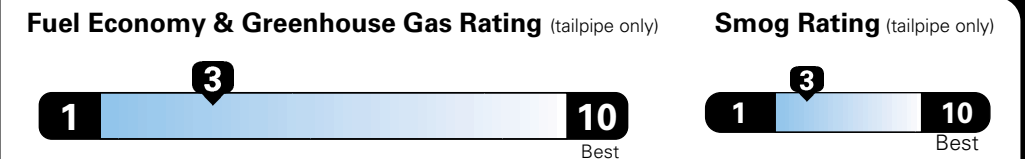

This vehicle emits 475 grams CO2 per mile. The best emits 0 grams per mile (tailpipe only). Producing and distributing fuel also creates emissions; learn more at fuelconomy.gov.

Actual results will vary for many reasons, including driving conditions and how you drive and maintain your vehicle. The average new vehicle gets 27 MPG and cost $7,000 to fuel over 5 years. Cost estimates are based on 15,000 miles per year at $2.55 per gallon. This is a dual fueled automobile. MPGe is miles per gasoline gallon equivalent. Vehicle emissions are a significant cause of climate change and smog.

fuelconomy.gov

Calculate personalized estimates and compare vehicles

GOVERNMENT 5-STAR SAFETY RATINGS

Overall Vehicle Score ★★★★★

Based on the combined ratings of frontal, side, and rollover. Should ONLY be compared to other vehicles of similar size and weight.

Frontal Crash Driver Passenger ★★★★★

Based on the risk of injury in a frontal impact. Should ONLY be compared to other vehicles of similar size and weight.

Side Crash Front seat Rear seat ★★★★★

Based on the risk of injury in a side impact.

Rollover ★★★

Based on the risk of rollover in a single-vehicle crash.

Star ratings range from 1 to 5 stars (★★★★★) with 5 being the highest. Source: National Highway Traffic Safety Administration (NHTSA) www.safercar.gov or 1-888-327-4236

The safety ratings above are based on Federal Government tests of particular vehicles equipped with certain features and options. The performance of this vehicle may differ.

PARTS CONTENT INFORMATION

FOR VEHICLES IN THIS CARLINE:
U.S./CANADIAN PARTS CONTENT: 59%

MAJOR SOURCES OF FOREIGN PARTS CONTENT:

MEXICO : 27%

NOTE: PARTS CONTENT DOES NOT INCLUDE FINAL ASSEMBLY, DISTRIBUTION, OR OTHER NON-PARTS COSTS.

FOR THIS VEHICLE:

FINAL ASSEMBLY POINT:
WARREN, MICHIGAN, U.S.A.

COUNTRY OF ORIGIN:

ENGINE: UNITED STATES

TRANSMISSION: UNITED STATES

Snow Plow Prep Disclaimer

This vehicle not factory equipped for Snow Plow installation - See dealer for details.

VEHICLE PROTECTION
A PRODUCT OF FCA US LLC

Ask for Mopar Vehicle Protection for your vehicle. We Built It. We Back It.