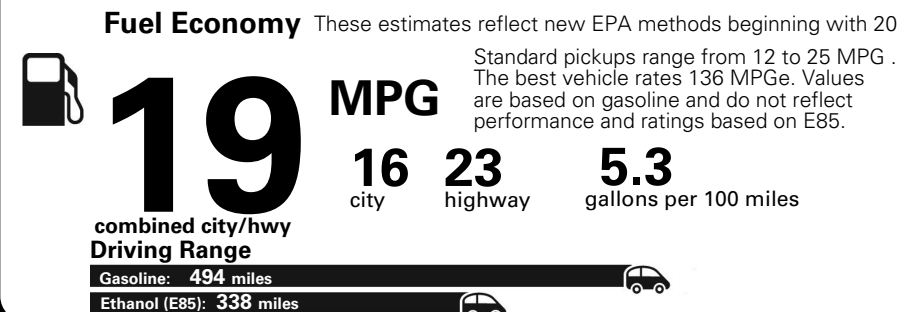

For more information visit: [www.ramtrucks.com](http://www.ramtrucks.com)  
or call 1-866-RAMINFO

FCA US LLC

**Fuel Economy and Environment**

**Flexible Fuel Vehicle**  
Gasoline-Ethanol (E85)

**You spend \$3,000**  
in fuel costs over 5 years compared to the average new vehicle.

Actual results will vary for many reasons, including driving conditions and how you drive and maintain your vehicle. The average new vehicle gets 27 MPG and cost \$7,000 to fuel over 5 years. Cost estimates are based on 15,000 miles per year at \$2.55 per gallon. This is a dual fueled automobile. MPGe is miles per gasoline gallon equivalent. Vehicle emissions are a significant cause of climate change and smog.