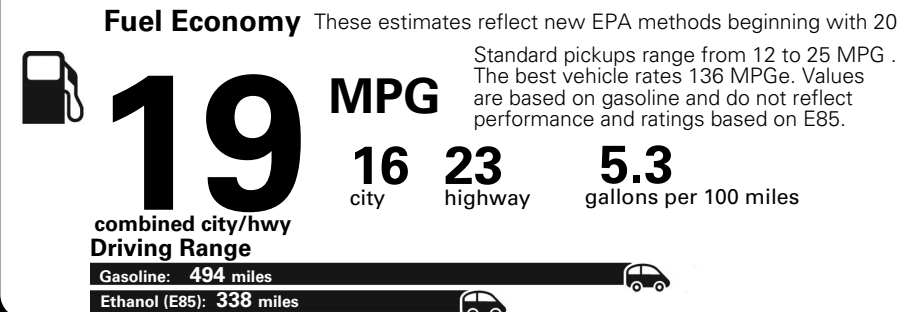

Fuel Economy and Environment

Flexible Fuel Vehicle
Gasoline-Ethanol (E85)

You spend **\$3,000** in fuel costs over 5 years compared to the average new vehicle.

Annual fuel cost **\$2,000**

Fuel Economy & Greenhouse Gas Rating (tailpipe only)