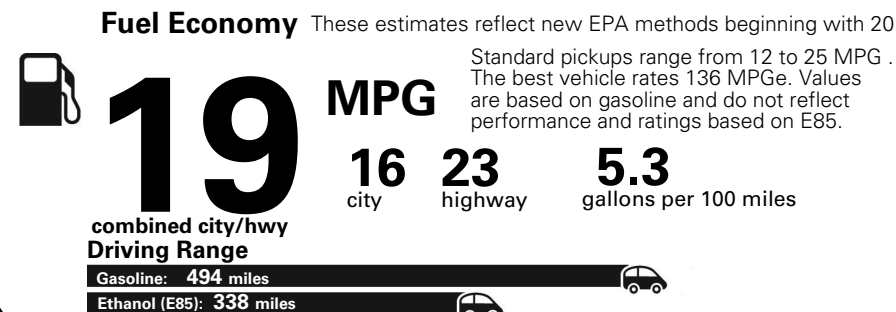

## Fuel Economy and Environment

**Flexible Fuel Vehicle  
Gasoline-Ethanol (E85)**

**You spend  
\$3,000  
in fuel costs  
over 5 years  
compared to the  
average new vehicle.**

**Annual fuel cost  
\$2,000**