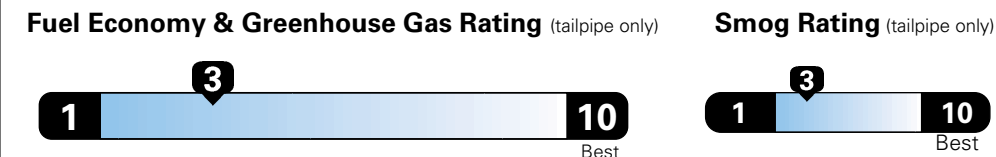

## Fuel Economy and Environment

**Flexible Fuel Vehicle  
Gasoline-Ethanol (E85)**

**You spend  
\$3,000  
in fuel costs  
over 5 years  
compared to the  
average new vehicle.**

**Annual fuel cost  
\$2,000**