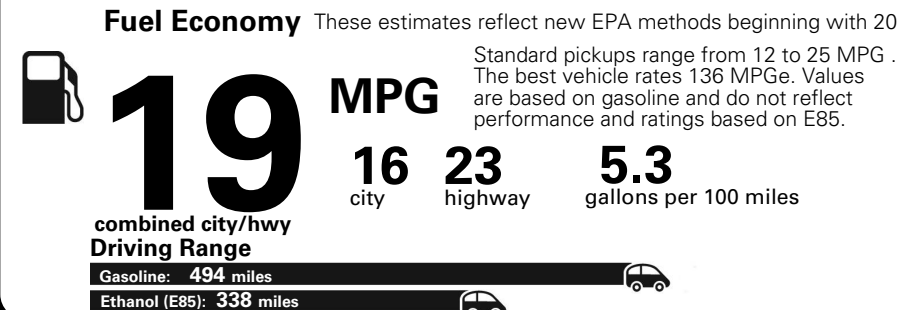

For more information visit: www.ramtrucks.com
or call 1-866-RAMINFO

FCA US LLC

Fuel Economy and Environment

Flexible Fuel Vehicle
Gasoline-Ethanol (E85)

You spend \$3,000
in fuel costs over 5 years compared to the average new vehicle.

Annual fuel cost \$2,000

Fuel Economy & Greenhouse Gas Rating (tailpipe only)

Smog Rating (tailpipe only)

This vehicle emits 475 grams CO2 per mile. The best emits 0 grams per mile (tailpipe only). Producing and distributing fuel also creates emissions; learn more at fuelconomy.gov.

Actual results will vary for many reasons, including driving conditions and how you drive and maintain your vehicle. The average new vehicle gets 27 MPG and cost \$7,000 to fuel over 5 years. Cost estimates are based on 15,000 miles per year at \$2.55 per gallon. This is a dual fueled automobile. MPGe is miles per gasoline gallon equivalent. Vehicle emissions are a significant cause of climate change and smog.