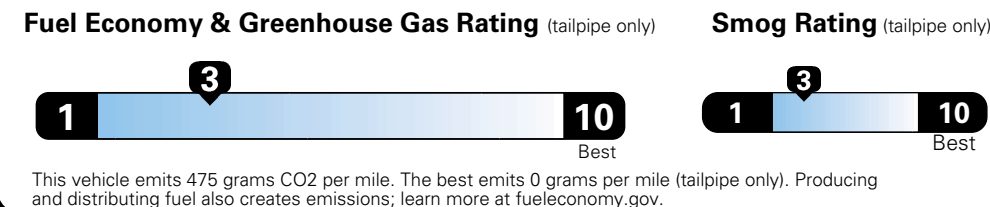

## Fuel Economy and Environment

**Flexible Fuel Vehicle  
Gasoline-Ethanol (E85)**

**You spend  
\$3,000  
in fuel costs  
over 5 years**  
compared to the average new vehicle.

**Annual fuel cost  
\$2,000**