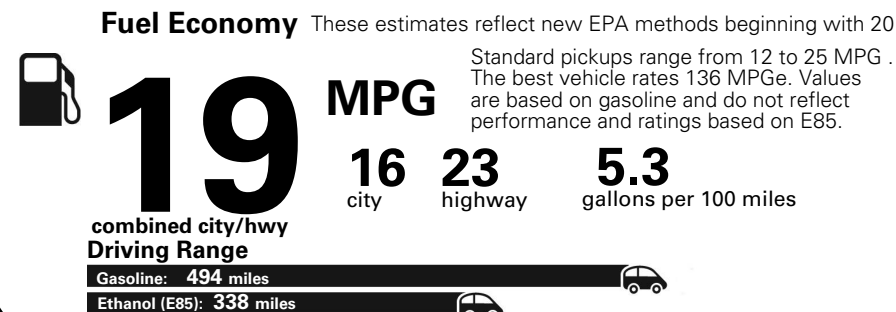

## Fuel Economy and Environment

**Flexible Fuel Vehicle  
Gasoline-Ethanol (E85)**

**You spend  
\$3,000  
in fuel costs  
over 5 years**  
compared to the average new vehicle.

**Annual fuel cost  
\$2,000**