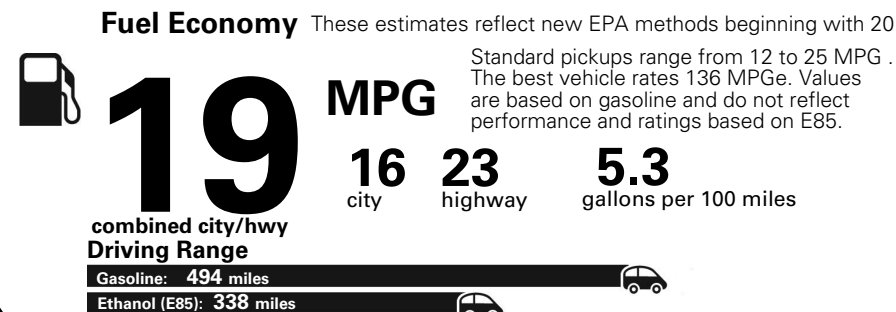

For more information visit: www.ramtrucks.com
or call 1-866-RAMINFO

FCA US LLC

Fuel Economy and Environment

Flexible Fuel Vehicle
Gasoline-Ethanol (E85)

You spend \$3,000
in fuel costs over 5 years compared to the average new vehicle.

Actual results will vary for many reasons, including driving conditions and how you drive and maintain your vehicle. The average new vehicle gets 27 MPG and cost \$7,000 to fuel over 5 years. Cost estimates are based on 15,000 miles per year at \$2.55 per gallon. This is a dual fueled automobile. MPGe is miles per gasoline gallon equivalent. Vehicle emissions are a significant cause of climate change and smog.