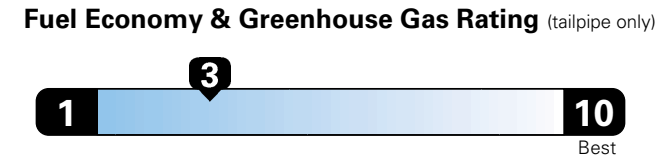

This vehicle emits 475 grams CO2 per mile. The best emits 0 grams per mile (tailpipe only). Producing and distributing fuel also creates emissions; learn more at fuelconomy.gov.

Actual results will vary for many reasons, including driving conditions and how you drive and maintain your vehicle. The average new vehicle gets 27 MPG and cost $7,000 to fuel over 5 years. Cost estimates are based on 15,000 miles per year at $2.55 per gallon. This is a dual fueled automobile. MPGe is miles per gasoline gallon equivalent. Vehicle emissions are a significant cause of climate change and smog.

fuelconomy.gov

Calculate personalized estimates and compare vehicles

GOVERNMENT 5-STAR SAFETY RATINGS

Overall Vehicle Score ★★★★★

Based on the combined ratings of frontal, side, and rollover. Should ONLY be compared to other vehicles of similar size and weight.

Frontal Crash Driver Passenger ★★★★★

Based on the risk of injury in a frontal impact. Should ONLY be compared to other vehicles of similar size and weight.

Side Crash Front seat Rear seat ★★★★★

Based on the risk of injury in a side impact.

Rollover ★★★

Based on the risk of rollover in a single-vehicle crash.

Star ratings range from 1 to 5 stars (★★★★★) with 5 being the highest. Source: National Highway Traffic Safety Administration (NHTSA) www.safercar.gov or 1-888-327-4236

The safety ratings above are based on Federal Government tests of particular vehicles equipped with certain features and options. The performance of this vehicle may differ.

PARTS CONTENT INFORMATION

FOR VEHICLES IN THIS CARLINE:
U.S./CANADIAN PARTS CONTENT: 59%

MAJOR SOURCES OF FOREIGN PARTS CONTENT:

MEXICO : 27%

NOTE: PARTS CONTENT DOES NOT INCLUDE FINAL ASSEMBLY, DISTRIBUTION, OR OTHER NON-PARTS COSTS.

FOR THIS VEHICLE:

FINAL ASSEMBLY POINT:
WARREN, MICHIGAN, U.S.A.

COUNTRY OF ORIGIN:
ENGINE: UNITED STATES
TRANSMISSION: UNITED STATES

Snow Plow Prep Disclaimer

This vehicle not factory equipped for Snow Plow installation - See dealer for details.

VEHICLE PROTECTION
A PRODUCT OF FCA US LLC

Ask for Mopar Vehicle Protection for your vehicle. We Built It. We Back It.