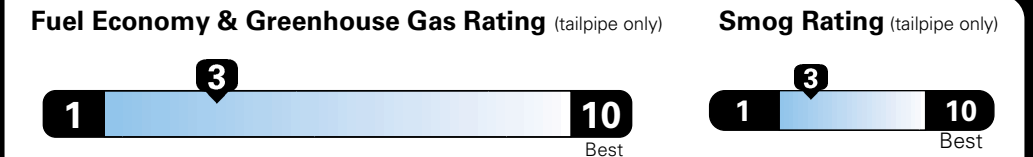

MANUFACTURER'S SUGGESTED RETAIL PRICE OF THIS MODEL INCLUDING DEALER PREPARATION

Base Price: \$39,295

RAM 1500 SLT QUAD CAB 4X4
Exterior Color: Bright White Clear Coat Exterior Paint
Interior Color: Black/Diesel Gray Interior Colors
Interior: Cloth 40 / 20 / 40 Bench Seat
Engine: 3.6-Liter V6 24-Valve VVT Engine
Transmission: 8-Speed Automatic 845RE Transmission

For more information visit: www.ramtrucks.com
or call 1-866-RAMINFO

FCA US LLC

Fuel Economy and Environment

**Flexible Fuel Vehicle
Gasoline-Ethanol (E85)**

**You spend
\$3,000
in fuel costs
over 5 years**
compared to the average new vehicle.

**Annual fuel cost
\$2,000**

Actual results will vary for many reasons, including driving conditions and how you drive and maintain your vehicle. The average new vehicle gets 27 MPG and cost \$7,000 to fuel over 5 years. Cost estimates are based on 15,000 miles per year at \$2.55 per gallon. This is a dual fueled automobile. MPGe is miles per gasoline gallon equivalent. Vehicle emissions are a significant cause of climate change and smog.