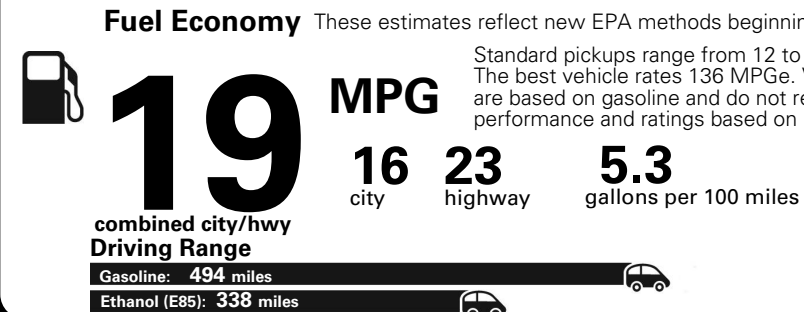

MANUFACTURER'S SUGGESTED RETAIL PRICE OF THIS MODEL INCLUDING DEALER PREPARATION

Base Price: \$39,295

RAM 1500 SLT QUAD CAB 4X4
Exterior Color: Bright White Clear Coat Exterior Paint
Interior Color: Black/Diesel Gray Interior Colors
Interior: Cloth 40 / 20 / 40 Bench Seat
Engine: 3.6-Liter V6 24-Valve VVT Engine
Transmission: 8-Speed Automatic 845RE Transmission

For more information visit: www.ramtrucks.com
or call 1-866-RAMINFO

FCA US LLC

Fuel Economy and Environment

**Flexible Fuel Vehicle
Gasoline-Ethanol (E85)**

**You spend
\$3,000
in fuel costs
over 5 years**
compared to the average new vehicle.