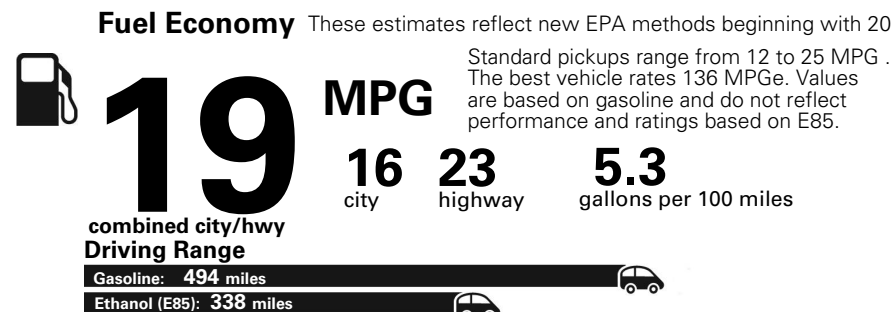

For more information visit: www.ramtrucks.com
or call 1-866-RAMINFO

FCA US LLC

Fuel Economy and Environment

Flexible Fuel Vehicle
Gasoline-Ethanol (E85)

You spend
\$3,000
in fuel costs
over 5 years
compared to the
average new vehicle.

Annual fuel cost
\$2,000

Fuel Economy & Greenhouse Gas Rating (tailpipe only)

Smog Rating (tailpipe only)

This vehicle emits 475 grams CO2 per mile. The best emits 0 grams per mile (tailpipe only). Producing and distributing fuel also creates emissions; learn more at fuelconomy.gov.

Actual results will vary for many reasons, including driving conditions and how you drive and maintain your vehicle. The average new vehicle gets 27 MPG and cost \$7,000 to fuel over 5 years. Cost estimates are based on 15,000 miles per year at \$2.55 per gallon. This is a dual fueled automobile. MPGe is miles per gasoline gallon equivalent. Vehicle emissions are a significant cause of climate change and smog.