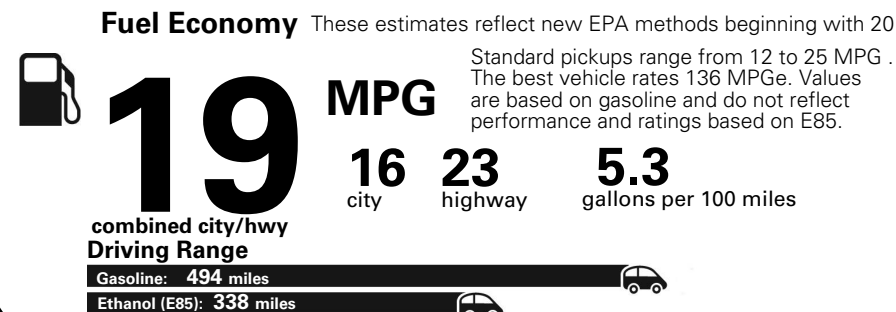

## Fuel Economy and Environment

E85 Flexible Fuel Vehicle Gasoline-Ethanol (E85)

You spend **\$3,000** in fuel costs over 5 years compared to the average new vehicle.

Annual fuel cost **\$2,000**

Actual results will vary for many reasons, including driving conditions and how you drive and maintain your vehicle. The average new vehicle gets 27 MPG and cost \$7,000 to fuel over 5 years. Cost estimates are based on 15,000 miles per year at \$2.55 per gallon. This is a dual fueled automobile. MPGe is miles per gasoline gallon equivalent. Vehicle emissions are a significant cause of climate change and smog.