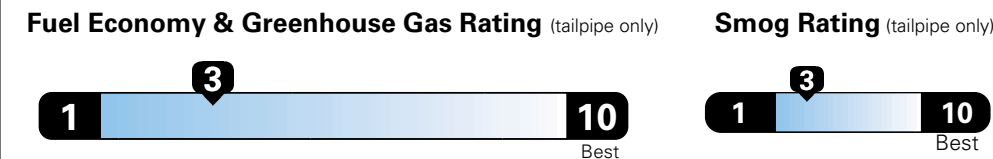

## Fuel Economy and Environment

E85 Flexible Fuel Vehicle Gasoline-Ethanol (E85)

You spend **\$3,000** in fuel costs over 5 years compared to the average new vehicle.

Annual fuel cost **\$2,000**

Actual results will vary for many reasons, including driving conditions and how you drive and maintain your vehicle. The average new vehicle gets 27 MPG and cost \$7,000 to fuel over 5 years. Cost estimates are based on 15,000 miles per year at \$2.55 per gallon. This is a dual fueled automobile. MPGe is miles per gasoline gallon equivalent. Vehicle emissions are a significant cause of climate change and smog.