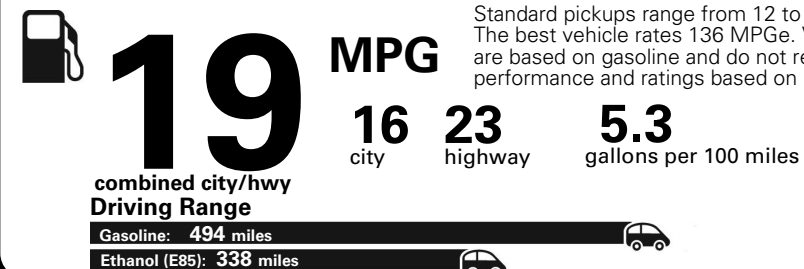

Fuel Economy and Environment

Flexible Fuel Vehicle
Gasoline-Ethanol (E85)

Fuel Economy These estimates reflect new EPA methods beginning with 2017 models.

You spend \$3,000
in fuel costs over 5 years compared to the average new vehicle.