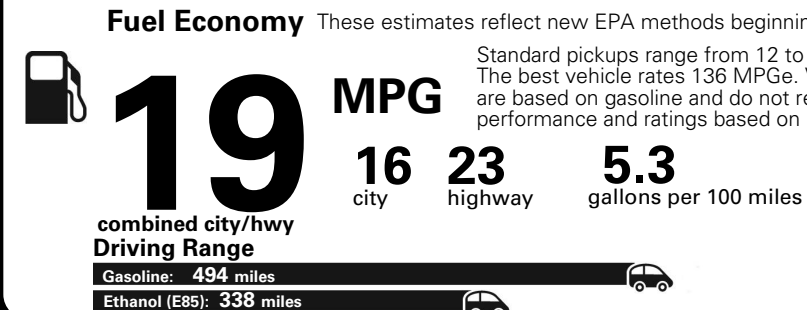

**Fuel Economy and Environment**

**Flexible Fuel Vehicle**  
Gasoline-Ethanol (E85)

**You spend \$3,000**  
in fuel costs over 5 years compared to the average new vehicle.

**Annual fuel cost \$2,000**

Actual results will vary for many reasons, including driving conditions and how you drive and maintain your vehicle. The average new vehicle gets 27 MPG and cost \$7,000 to fuel over 5 years. Cost estimates are based on 15,000 miles per year at \$2.55 per gallon. This is a dual fueled automobile. MPGe is miles per gasoline gallon equivalent. Vehicle emissions are a significant cause of climate change and smog.