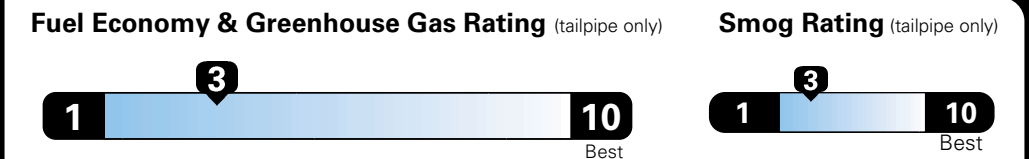

**Fuel Economy and Environment**

**Flexible Fuel Vehicle**  
Gasoline-Ethanol (E85)

**You spend \$3,000**  
in fuel costs over 5 years compared to the average new vehicle.

**Annual fuel cost \$2,000**

Actual results will vary for many reasons, including driving conditions and how you drive and maintain your vehicle. The average new vehicle gets 27 MPG and cost \$7,000 to fuel over 5 years. Cost estimates are based on 15,000 miles per year at \$2.55 per gallon. This is a dual fueled automobile. MPGe is miles per gasoline gallon equivalent. Vehicle emissions are a significant cause of climate change and smog.