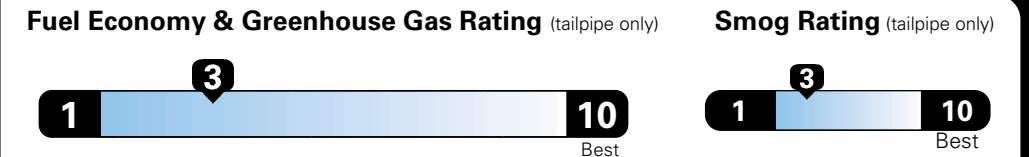

MANUFACTURER'S SUGGESTED RETAIL PRICE OF THIS MODEL INCLUDING DEALER PREPARATION

Base Price: \$39,295

RAM 1500 SLT QUAD CAB 4X4
Exterior Color: Granite Crystal Metallic Clear Coat Exterior Paint
Interior Color: Black/Diesel Gray Interior Colors
Interior: Cloth 40 / 20 / 40 Bench Seat
Engine: 3.6-Liter V6 24-Valve VVT Engine
Transmission: 8-Speed Automatic 845RE Transmission
STANDARD EQUIPMENT (UNLESS REPLACED BY OPTIONAL EQUIPMENT)

Fuel Economy and Environment

Flexible Fuel Vehicle Gasoline-Ethanol (E85)

You spend \$3,000 in fuel costs over 5 years compared to the average new vehicle.

Annual fuel cost \$2,000

This vehicle emits 475 grams CO2 per mile. The best emits 0 grams per mile (tailpipe only). Producing and distributing fuel also creates emissions; learn more at fuelconomy.gov.

Actual results will vary for many reasons, including driving conditions and how you drive and maintain your vehicle. The average new vehicle gets 27 MPG and cost \$7,000 to fuel over 5 years. Cost estimates are based on 15,000 miles per year at \$2.55 per gallon. This is a dual fueled automobile. MPGe is miles per gasoline gallon equivalent. Vehicle emissions are a significant cause of climate change and smog.