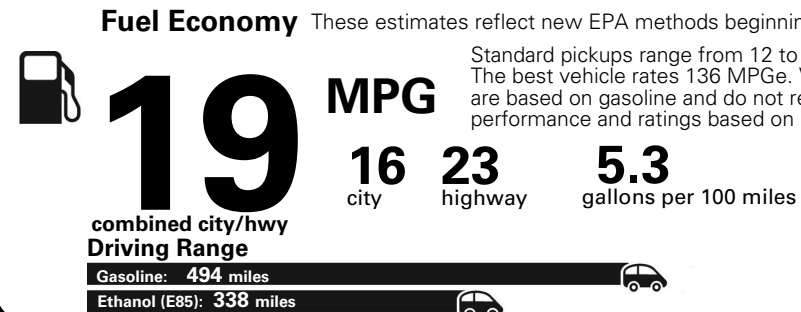

MANUFACTURER'S SUGGESTED RETAIL PRICE OF THIS MODEL INCLUDING DEALER PREPARATION

Base Price: \$39,295

RAM 1500 SLT QUAD CAB 4X4
Exterior Color: Granite Crystal Metallic Clear Coat Exterior Paint
Interior Color: Black/Diesel Gray Interior Colors
Interior: Cloth 40 / 20 / 40 Bench Seat
Engine: 3.6-Liter V6 24-Valve VVT Engine
Transmission: 8-Speed Automatic 845RE Transmission
STANDARD EQUIPMENT (UNLESS REPLACED BY OPTIONAL EQUIPMENT)

Fuel Economy and Environment

Flexible Fuel Vehicle Gasoline-Ethanol (E85)

You spend \$3,000 in fuel costs over 5 years compared to the average new vehicle.

Annual fuel cost \$2,000

This vehicle emits 475 grams CO2 per mile. The best emits 0 grams per mile (tailpipe only). Producing and distributing fuel also creates emissions; learn more at fuelconomy.gov.

Actual results will vary for many reasons, including driving conditions and how you drive and maintain your vehicle. The average new vehicle gets 27 MPG and cost \$7,000 to fuel over 5 years. Cost estimates are based on 15,000 miles per year at \$2.55 per gallon. This is a dual fueled automobile. MPGe is miles per gasoline gallon equivalent. Vehicle emissions are a significant cause of climate change and smog.