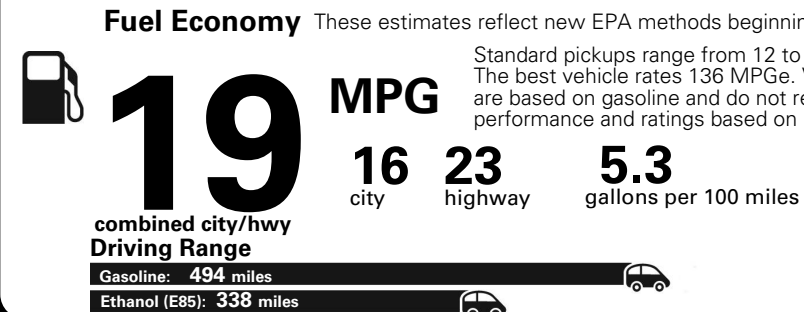

MANUFACTURER'S SUGGESTED RETAIL PRICE OF THIS MODEL INCLUDING DEALER PREPARATION

Base Price: \$39,045

RAM 1500 SLT QUAD CAB 4X4
Exterior Color: Bright White Clear Coat Exterior Paint
Interior Color: Black/Diesel Gray Interior Colors
Interior: Premium Cloth Bucket Seats
Engine: 3.6-Liter V6 24-Valve VVT Engine
Transmission: 8-Speed Automatic 845RE Transmission
STANDARD EQUIPMENT (UNLESS REPLACED BY OPTIONAL EQUIPMENT)

Fuel Economy and Environment

**Flexible Fuel Vehicle
Gasoline-Ethanol (E85)**

**You spend
\$3,000**
in fuel costs
over 5 years
compared to the
average new vehicle.

**Annual fuel cost
\$2,000**

Actual results will vary for many reasons, including driving conditions and how you drive and maintain your vehicle. The average new vehicle gets 27 MPG and cost \$7,000 to fuel over 5 years. Cost estimates are based on 15,000 miles per year at \$2.55 per gallon. This is a dual fueled automobile. MPGe is miles per gasoline gallon equivalent. Vehicle emissions are a significant cause of climate change and smog.