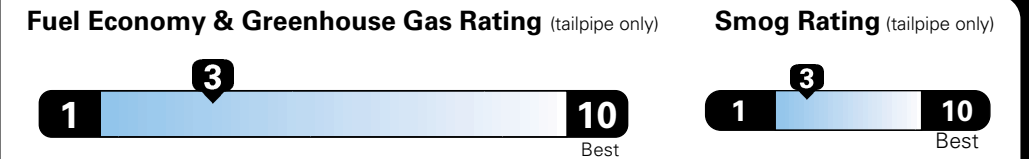

MANUFACTURER'S SUGGESTED RETAIL PRICE OF THIS MODEL INCLUDING DEALER PREPARATION

Base Price: \$39,045

RAM 1500 SLT QUAD CAB 4X4
Exterior Color: Bright White Clear Coat Exterior Paint
Interior Color: Black/Diesel Gray Interior Colors
Interior: Premium Cloth Bucket Seats
Engine: 3.6-Liter V6 24-Valve VVT Engine
Transmission: 8-Speed Automatic 845RE Transmission
STANDARD EQUIPMENT (UNLESS REPLACED BY OPTIONAL EQUIPMENT)

Fuel Economy and Environment

**Flexible Fuel Vehicle
Gasoline-Ethanol (E85)**

**You spend
\$3,000**
in fuel costs
over 5 years
compared to the
average new vehicle.

**Annual fuel cost
\$2,000**

Actual results will vary for many reasons, including driving conditions and how you drive and maintain your vehicle. The average new vehicle gets 27 MPG and cost \$7,000 to fuel over 5 years. Cost estimates are based on 15,000 miles per year at \$2.55 per gallon. This is a dual fueled automobile. MPGe is miles per gasoline gallon equivalent. Vehicle emissions are a significant cause of climate change and smog.